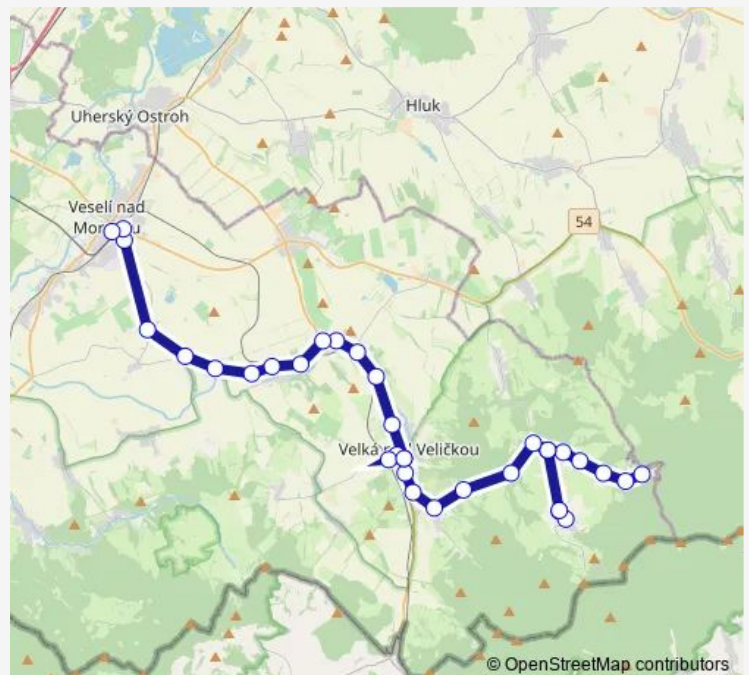

Lipov, Zd

Tasov

Hroznová Lhota, kostel

Route schedule

Velká nad Veličkou — Hroznová Lhota, kostel

Monday	06:51
Tuesday	06:51
Wednesday	06:51
Thursday	06:51
Friday	06:51
Saturday	—
Sunday	—

Route info

Direction: Velká nad Veličkou

Stops: 12

Trip Duration: 0 hour 22 min

Direction

Veselí nad Moravou, železniční stanice — Javorník

20 stops

[Open route schedule](#)

Veselí nad Moravou, železniční stanice

Veselí nad Moravou, Purkyňova

Friday 07:27-06:57

Saturday —

Sunday —

Route info

Direction: Nová Lhota, Vápenky

Stops: 32

Trip Duration: 1 hour 13 min

Lipov

Thursday 04:17-23:01

Friday 04:17-23:01

Saturday 03:57-22:12

Sunday 03:57-22:12

Route info

Direction: Nová Lhota, Vápenky

Stops: 34

Trip Duration: 3 hour 6 min