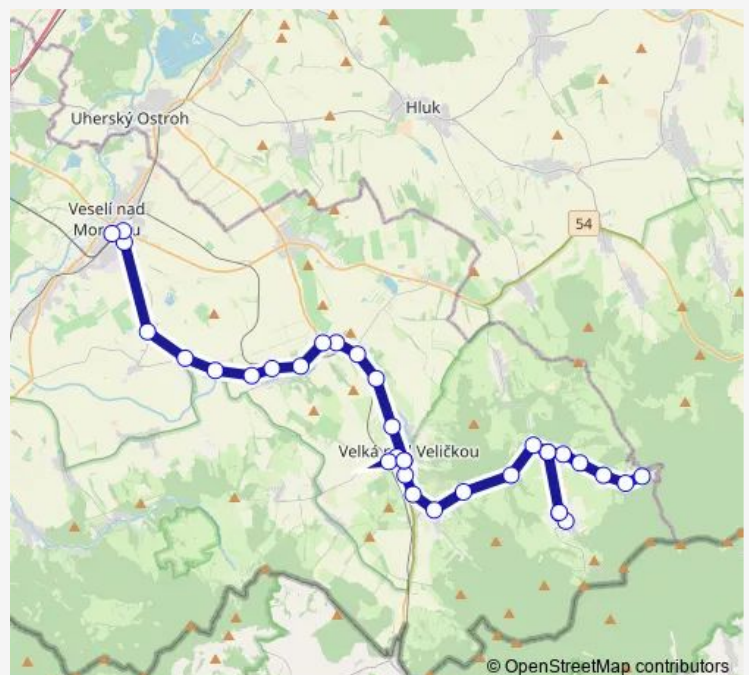

Lipov, Zd

Tasov

Hroznová Lhota, kostel

Route schedule

Velká nad Veličkou — Hroznová Lhota, kostel

Monday	06:51
Tuesday	06:51
Wednesday	06:51
Thursday	06:51
Friday	06:51
Saturday	—
Sunday	—

Route info

Direction: Velká nad Veličkou

Stops: 12

Trip Duration: 0 hour 22 min

Direction

Veselí nad Moravou, železniční stanice — Javorník

20 stops

[Open route schedule](#)

Veselí nad Moravou, železniční stanice

Veselí nad Moravou, Purkyňova

Friday 07:27-06:57

Saturday —

Sunday —

Route info

Direction: Nová Lhota, Vápenky

Stops: 32

Trip Duration: 1 hour 13 min

Lipov

Thursday 04:17-23:01

Friday 04:17-23:01

Saturday 03:57-22:12

Sunday 03:57-22:12

Route info

Direction: Nová Lhota, Vápenky

Stops: 34

Trip Duration: 1 hour 19 min