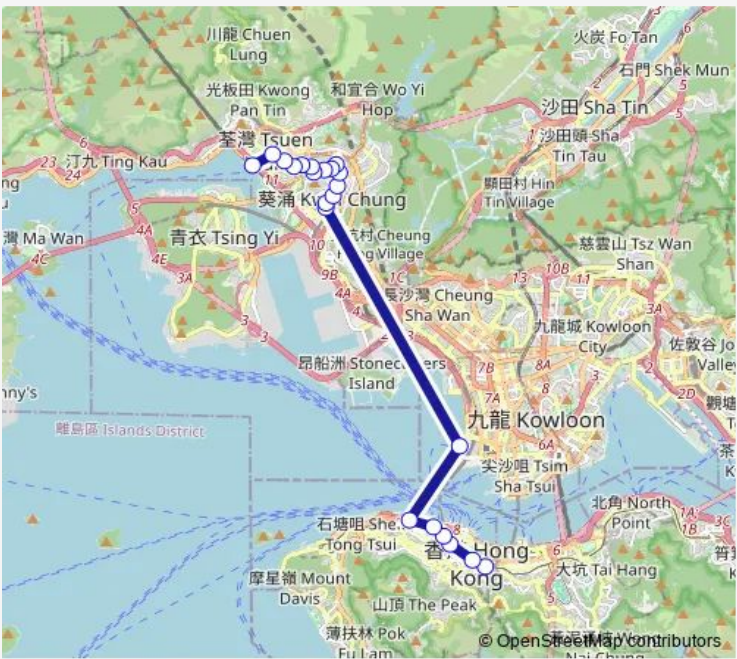

[Ctb] Kwai Chung Plaza, Kwai FOO Road[[Kmb] Kwai Chung Plaza

[Ctb] CHE Fong Street, Hing Fong Road[[Kmb] CHE Fong Street Kwai Fong[[Lwb] CHE Fong Street Kwai Fong

[Ctb] Osman Ramju Sadick Memorial Sports Centre, Hing Fong Road[[Kmb] Osman Ramju Sadick Memorial Sports Centre[[Lwb] Osman R. Sadick Memorial Sports Centre

Route schedule

[Ctb] Admiralty - Pacific Place, Queensway[[Kmb+Ctb] Pacific Place/
Admiralty - Pacific Place, Queensway[[Kmb] Pacific Place — [Ctb] Tsuen WAN West Station[[Kmb] Tsuen WAN West Station BUS Terminus

Monday	17:40
Tuesday	17:40
Wednesday	17:40
Thursday	17:40
Friday	17:40
Saturday	—
Sunday	—

Route info
 Direction: [Ctb] Admiralty - Pacific Place, Queensway[[Kmb+Ctb] Pacific Place/
Admiralty - Pacific Place, Queensway[[Kmb] Pacific Place
 Stops: 22
 Trip Duration: 0 hour 52 min