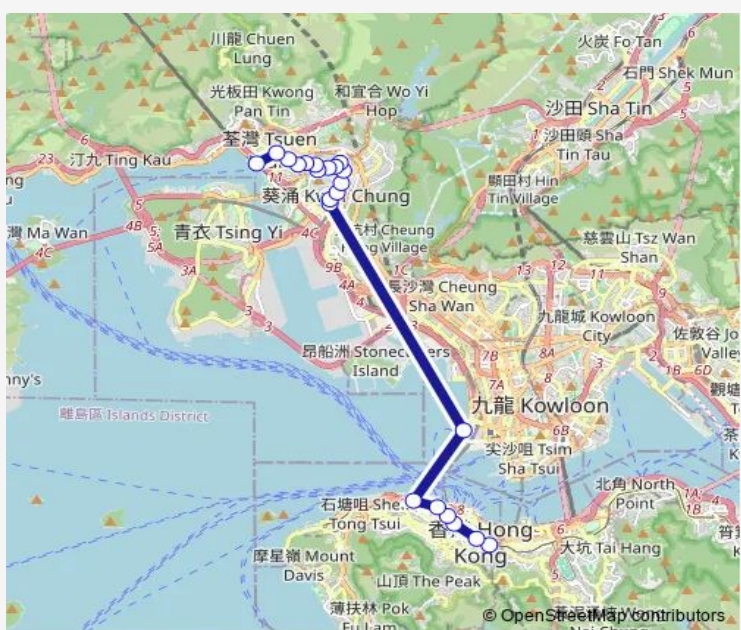

# Bus 930 Admiralty (Queensway) - Tsuen WAN West Station

[Go to website](#)

**Direction**  
 [Ctb] Admiralty Station - Pacific Place, Queensway[[Kmb+Ctb] Pacific Place/<Br>Admiralty Station - Pacific Place, Queensway[[Kmb] Pacific Place — [Ctb] Tsuen WAN West Station[[Kmb] Tsuen WAN West Station BUS Terminus

Route schedule

[Ctb] Admiralty Station - Pacific Place, Queensway[[Kmb+Ctb] Pacific Place/<Br>Admiralty Station - Pacific Place, Queensway[[Kmb] Pacific Place — [Ctb] Tsuen WAN West Station[[Kmb] Tsuen WAN West Station BUS Terminus

Monday	17:40
Tuesday	17:40
Wednesday	17:40
Thursday	17:40
Friday	17:40
Saturday	—
Sunday	—

**Route info**

Direction: [Ctb] Admiralty Station - Pacific Place, Queensway[[Kmb+Ctb] Pacific Place/<Br>Admiralty Station - Pacific Place, Queensway[[Kmb] Pacific Place

Stops: 22

Trip Duration: 0 hour 56 min

[Ctb] Kwai Hong Court, TAI WO HAU Road[[Kmb] Kwai Hong Court

[Ctb] HA Kwai House Kwai Chung Estate, TAI WO HAU Road[[Kmb] HA Kwai House Kwai Chung Estate

[Ctb] Chau Kwai House Kwai Chung Estate, TAI WO HAU Road[[Kmb] Chau Kwai House Kwai Chung Estate