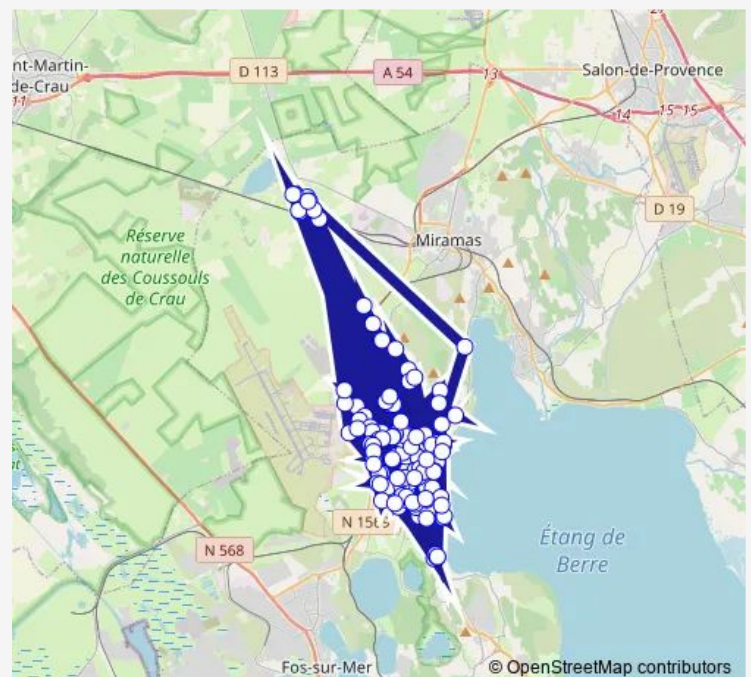

### Route schedule

Ader Transhumance — 4 vents Méditerranée

Monday 04:30

Tuesday 04:30

Wednesday 04:30

Thursday 04:30

Friday 04:30

Saturday 04:30

### Route info

Direction: Ader Transhumance

Stops: 125

Trip Duration: 19 hour 20 min

Centre Ccial Rassuen

Centre Commercial Cognets

Centre Commercial Prepaou

Charles Monier