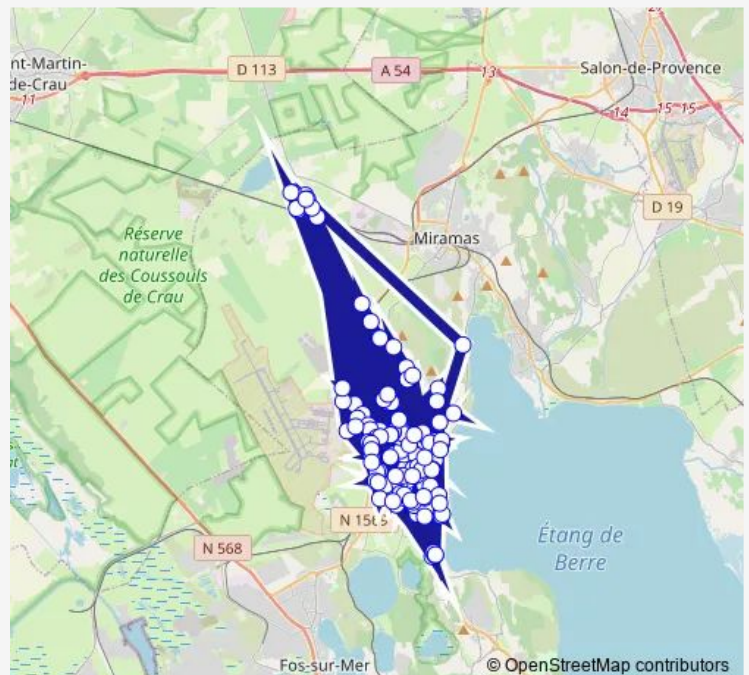

Cec

Route schedule

Ader Transhumance — 4 vents Méditerranée

Monday 04:30

Tuesday 04:30

Wednesday 04:30

Thursday 04:30

Friday 04:30

Saturday 04:30

Sunday —

Route info

Direction: Ader Transhumance

Stops: 125

Trip Duration: 19 hour 20 min

Centre Ccial Rassuen

Centre Commercial Cognets

Centre Commercial Prepaou

Charles Monier

Chateau d Eau Entressen

Chemin de Lavalduc

Chemin des Cognets

Chemin du Moutonnier

Clement Ader

Clinique