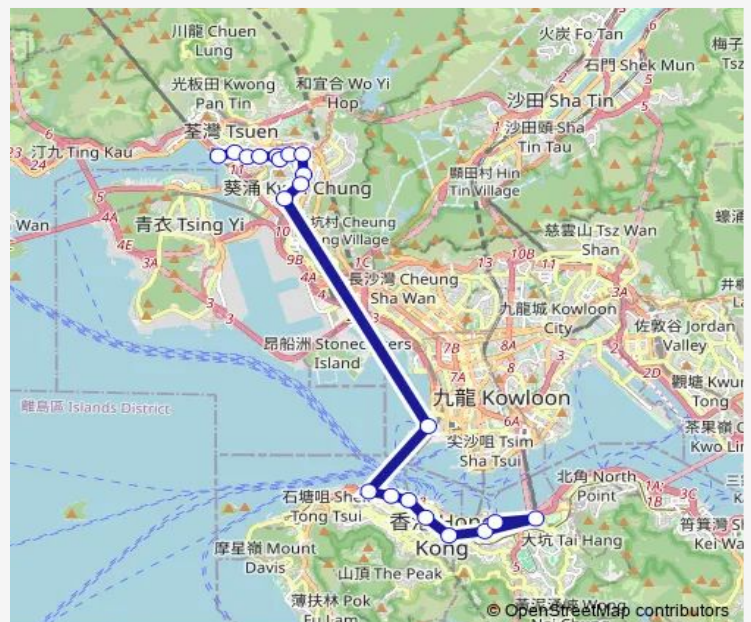

[Ctb] FU ON House TAI WO HAU Estate, TAI WO HAU Road[[Kmb] FU ON House TAI WO HAU Estate[[Lwb] FU ON House TAI WO HAU Estate

[Ctb] FU Kwai House TAI WO HAU Estate, TAI WO HAU Road[[Kmb] FU Kwai House TAI WO HAU Estate[[Lwb] FU Kwai House TAI WO HAU Estate

[Ctb] HIU Kwai House Kwai Chung Estate, Sheung KOK Street[[Kmb] HIU Kwai House Kwai Chung Estate

[Ctb] Chau Kwai House Kwai Chung Estate, TAI WO HAU Road[[Kmb] Chau Kwai House Kwai Chung Estate

[Ctb] SUN Kwai Hing Gardens, TAI WO HAU Road[[Kmb] Kwai Hong Court

[Ctb] Kwai Shun House Kwai Fong Estate, Hing Fong Road[[Kmb] Kwai Shun House Kwai Fong Estate[[Lwb] Kwai Shun House Kwai Fong Estate

[Ctb] Metroplaza, Hing Fong Road[[Kmb] Metroplaza[[Lwb] Metroplaza

[Ctb] Western Harbour Crossing BUS-BUS Interchange[[Kmb+Ctb] Western Harbour Tunnel

Route schedule

[Ctb] Tsuen WAN West Station[[Kmb] Tsuen WAN West Station BUS Terminus — [Ctb] Exhibition Centre Station[[Kmb+Ctb] Exhibition Centre Station BUS Terminus/
Exhibition Centre Station[[Kmb] Exhibition Centre Station BUS Terminus[Xb] Exhibition Centre Station Public Transport Interchange

Monday	06:00-23:45
Tuesday	06:00-23:45
Wednesday	06:00-23:45
Thursday	06:00-23:45
Friday	06:00-23:45
Saturday	06:00-23:05
Sunday	06:00-23:45

Route info

Direction: [Ctb] Tsuen WAN West Station[[Kmb] Tsuen WAN West Station BUS Terminus

Stops: 20

Trip Duration: 1 hour 0 min