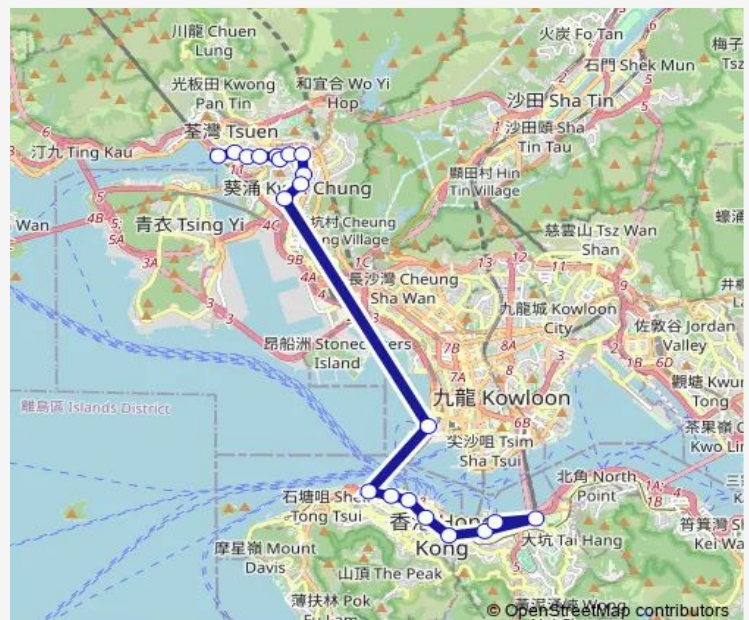

[Ctb] FU ON House TAI WO HAU Estate, TAI WO HAU Road[[Kmb] FU ON House TAI WO HAU Estate[[Lwb] FU ON House TAI WO HAU Estate

[Ctb] FU Kwai House TAI WO HAU Estate, TAI WO HAU Road[[Kmb] FU Kwai House TAI WO HAU Estate[[Lwb] FU Kwai House TAI WO HAU Estate

[Ctb] HIU Kwai House Kwai Chung Estate, Sheung KOK Street[[Kmb] HIU Kwai House Kwai Chung Estate

[Ctb] Chau Kwai House Kwai Chung Estate, TAI WO HAU Road[[Kmb] Chau Kwai House Kwai Chung Estate

[Ctb] SUN Kwai Hing Gardens, TAI WO HAU Road[[Kmb] Kwai Hong Court

[Ctb] Kwai Shun House Kwai Fong Estate, Hing Fong Road[[Kmb] Kwai Shun House Kwai Fong Estate[[Lwb] Kwai Shun House Kwai Fong Estate

[Ctb] Metroplaza, Hing Fong Road[[Kmb] Metroplaza[[Lwb] Metroplaza

[Ctb] Western Harbour Crossing BUS-BUS Interchange[[Kmb+Ctb] Western Harbour Tunnel

Route schedule

[Ctb] Tsuen WAN West Station[[Kmb] Tsuen WAN West Station BUS Terminus — [Ctb] Exhibition Centre Station[[Kmb+Ctb] Exhibition Centre Station BUS Terminus/
Exhibition Centre Station[[Kmb] Exhibition Centre Station BUS Terminus[Xb] Exhibition Centre Station Public Transport Interchange

Monday	06:00-23:45
Tuesday	06:00-23:45
Wednesday	06:00-23:45
Thursday	06:00-23:45
Friday	06:00-23:45
Saturday	06:00-23:05
Sunday	06:00-23:45

Route info

Direction: [Ctb] Tsuen WAN West Station[[Kmb] Tsuen WAN West Station BUS Terminus

Stops: 20

Trip Duration: 1 hour 5 min

930 — Exhibition Centre Station - Tsuen WAN West Station