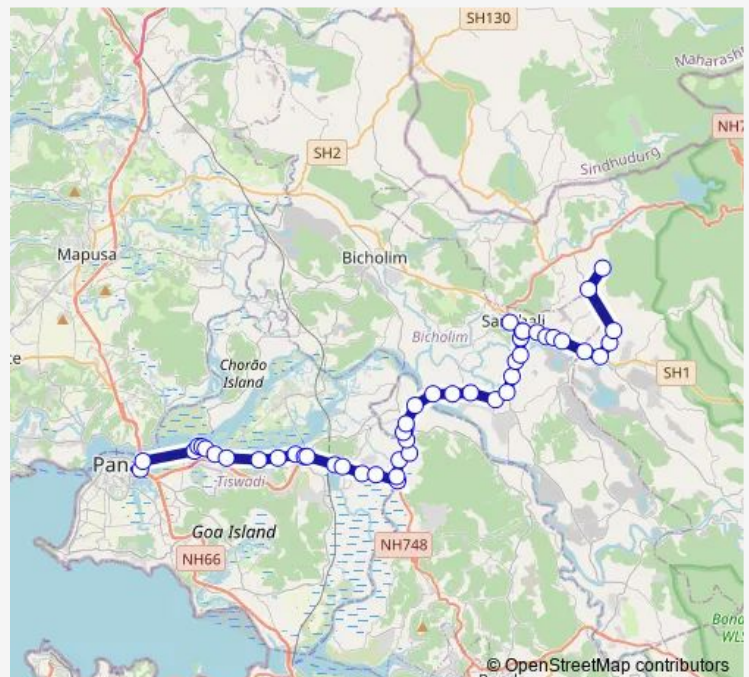

Bus PRV45 Panaji - Morllem

[Go to website](#)

Direction

Panaji KTC Bus Stand — Morllem Temple

48 stops

[Open route schedule](#)

Panaji KTC Bus Stand

Panjim Ferry

Ribandar Patto

Chodna Ferry

Ribandar Church

Ribandar Copel

Ribandar Police Sation

Divar Ferry

St. Pedro

Baingini

Old Goa

Old Goa Gandhi Circle

Old Goa Police Station

Corlim Petrol Pump

Corlim Industrial Estate

Syngenta

Dhulaper

Banastari

Banastari Bazaar

Tivre Building

Tivrem

Route schedule

Panaji KTC Bus Stand — Morllem Temple

Monday 11:45-18:10

Tuesday 11:45-18:10

Wednesday 11:45-18:10

Thursday 11:45-18:10

Friday 11:45-18:10

Saturday 11:45-18:10

Sunday 11:45-18:10

Route info

Direction: Panaji KTC Bus Stand

Stops: 48

Trip Duration: 1 hour 35 min

■ PRV45 — Panaji - Morllem