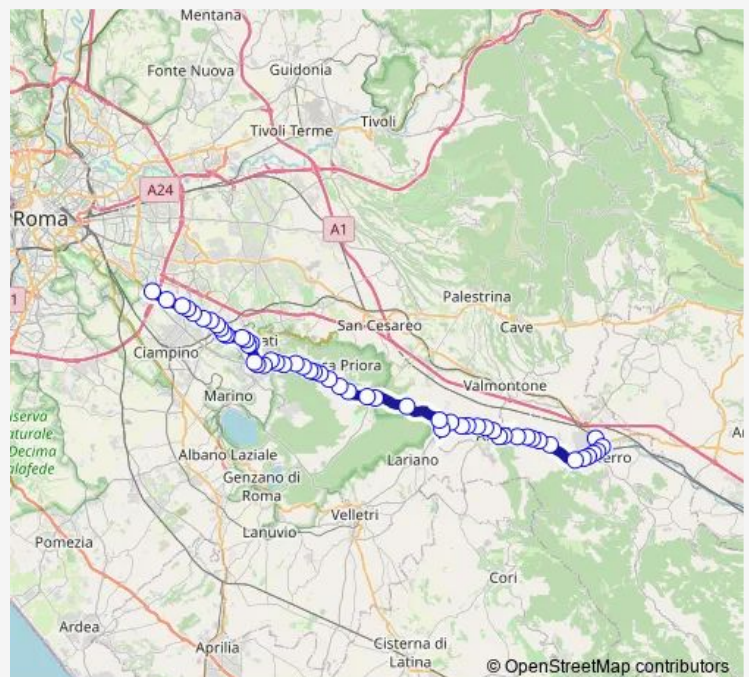

Artena | Via Ariana (Macere) # f13707

Artena | Via Tuscolana Via Ariana # f13738

Route schedule

Colferro | Stazione FS # f4937 — Roma | Anagnina (Metro A) # f3582

Monday	05:00-14:40
Tuesday	05:00-14:40
Wednesday	05:00-14:40
Thursday	05:00-14:40
Friday	05:00-14:40
Saturday	06:40
Sunday	—

Route info

Direction: Colferro | Stazione FS # f4937

Stops: 54

Trip Duration: 1 hour 29 min

Colferro Scalo - Roma Anagnina # Cf930a

Artena | Macere # f13739

Artena | Tagliente # f13740

Rocca Priora | Pantano della Doganella # f13741