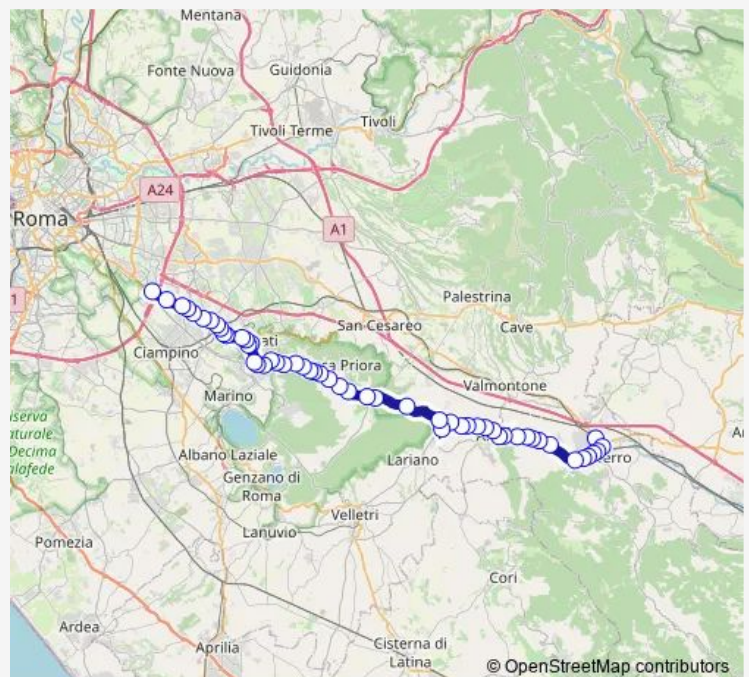

Artena | Via Ariana (Macere) # f13707

Artena | Via Tuscolana Via Ariana # f13738

Route schedule

Colferro | Stazione FS # f4930 — Roma | Anagnina (Metro A) # f3582

Monday	05:00-14:40
Tuesday	05:00-14:40
Wednesday	05:00-14:40
Thursday	05:00-14:40
Friday	05:00-14:40
Saturday	06:40
Sunday	—

Route info

Direction: Colferro | Stazione FS # f4930

Stops: 54

Trip Duration: 1 hour 29 min

Colferro Scalo - Roma Anagnina # Cf930a

Artena | Macere # f13739

Artena | Tagliente # f13740

Rocca Priora | Pantano della Doganella # f13741