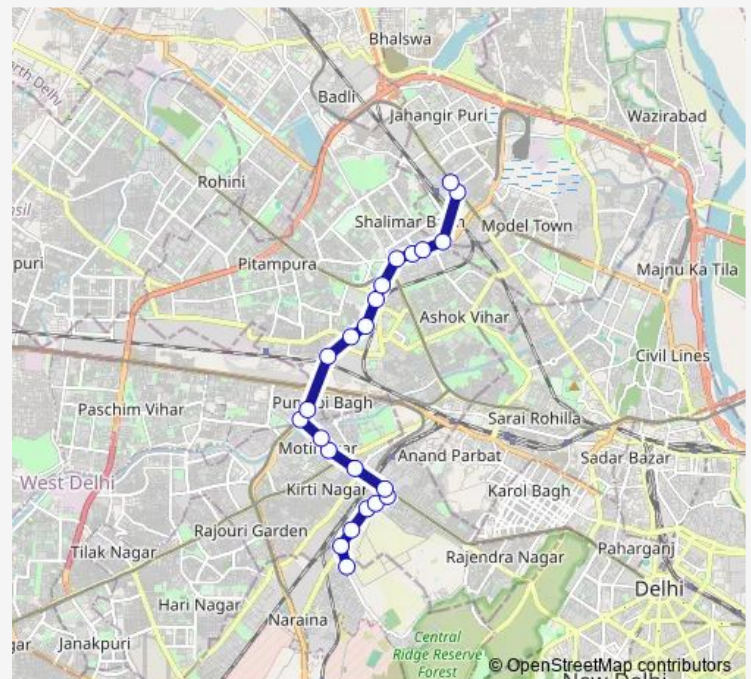

### Direction

Inder Puri (Krishi Kunj) — Adarsh Nagar / Bharola Village

23 stops

[Open route schedule](#)

Inder Puri (Krishi Kunj)

Loha Mandi

Bentax

Naraina Depot

### Route schedule

Inder Puri (Krishi Kunj) — Adarsh Nagar / Bharola Village

Monday 19:36-22:16

Tuesday 19:36-22:16

Wednesday 19:36-22:16

Thursday 19:36-22:16

Friday 19:36-22:16

Saturday 19:36-22:16

Sunday 19:36-22:16

### Route info

Direction: Inder Puri (Krishi Kunj)

Stops: 23

Trip Duration: 0 hour 46 min

■ 159eup

New Sabzi Mandi

Adarsh Nagar / Bharola Village

159eup Bus time schedules and route maps are available in an offline PDF at [busmaps.com](https://busmaps.com). Use the [busmaps.com](https://busmaps.com) website to see live bus times, train schedule or subway schedule, and step-by-step directions for all public transit in New Delhi