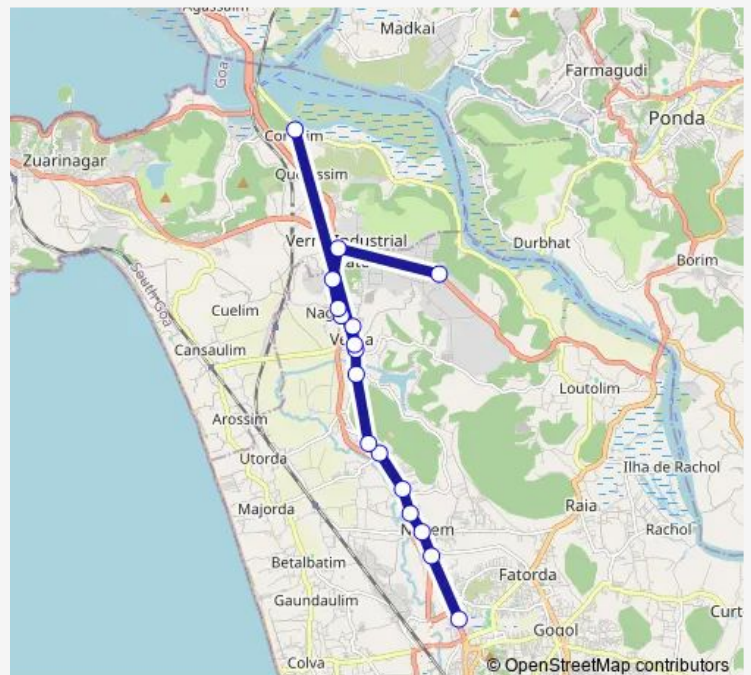

Margao KTC Bus Stand — Verna Cipla

Monday 16:30-17:15

Tuesday 16:30-17:15

Wednesday 16:30-17:15

Thursday 16:30-17:15

Friday 16:30-17:15

Saturday 16:30-17:15

Sunday 16:30-17:15

Route info

Direction: Margao KTC Bus Stand

Stops: 17

Trip Duration: 0 hour 30 min

■ MRG101 — Margao - Cipla via Verna

Direction

Verna Cipla — Margao KTC Bus Stand

17 stops