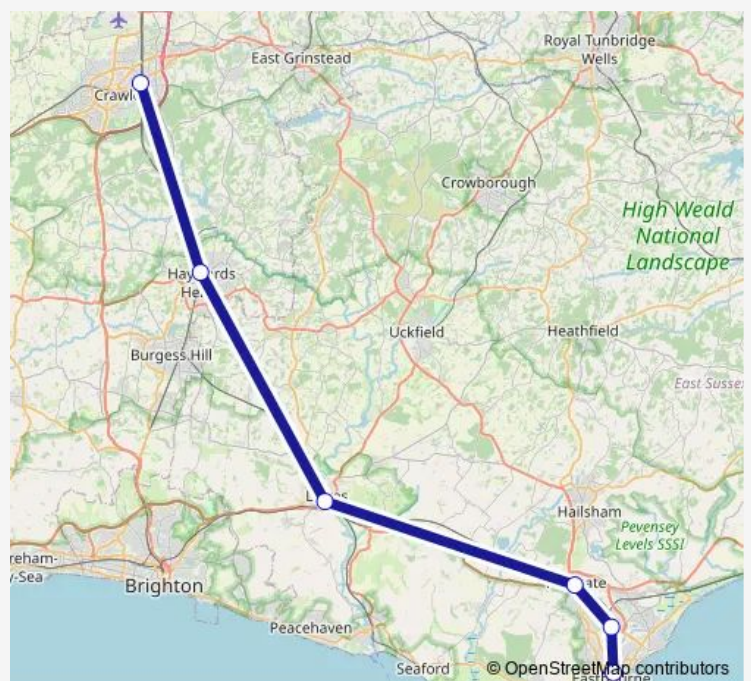

## Rail Replacement Bus Service Sn:Tbd->Ebn SN replacement bus service from TBD to Ebn

[Go to website](#)

### Direction

Three Bridges — Eastbourne

6 stops

[Open route schedule](#)

Three Bridges

Haywards Heath

Lewes

Polegate

### Route schedule

Three Bridges — Eastbourne

Monday	24:56 <sup>+1</sup>
Tuesday	00:56-00:56 <sup>+1</sup>
Wednesday	00:56-00:56 <sup>+1</sup>
Thursday	00:56
Friday	—
Saturday	—
Sunday	—

### Route info

Direction: Three Bridges

Stops: 6

Trip Duration: 1 hour 40 min

■ Sn:Tbd->Ebn — SN replacement bus service from TBD to Ebn **BusMaps**

Sn:Tbd->Ebn Rail Replacement Bus Service time schedules and route maps are available in an offline PDF at [busmaps.com](https://busmaps.com). Use the [busmaps.com](https://busmaps.com) website to see live bus times, train schedule or subway schedule, and step-by-step directions for all public transit in Lewes