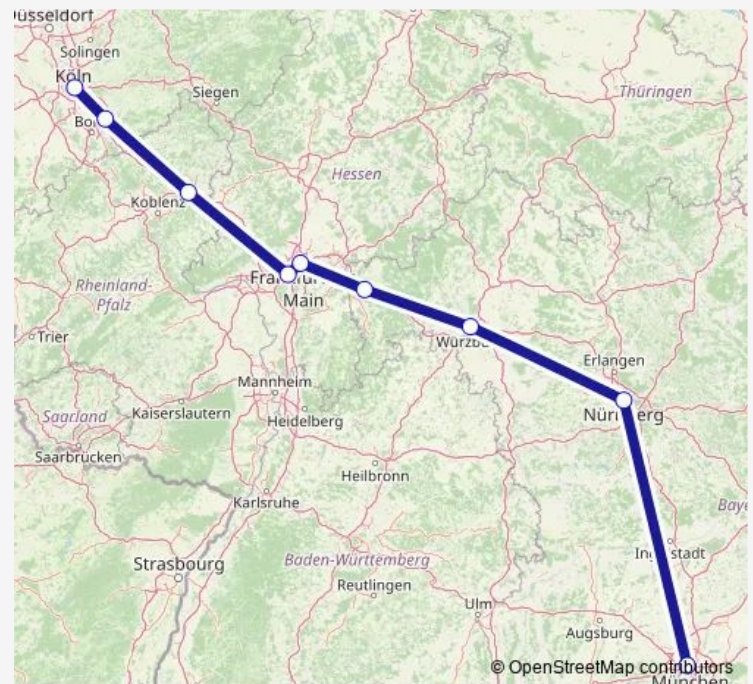

Rail ICE 826

[Go to website](#)

Direction

München Hbf — Köln Messe/Deutz Gl.11-12

9 stops

[Open route schedule](#)

München Hbf

Nürnberg Hbf

Würzburg Hbf

Aschaffenburg Hbf

Frankfurt(Main)Hbf

Frankfurt(M) Flughafen Fernbf

Montabaur

Siegburg/Bonn

Köln Messe/Deutz Gl.11-12

Route schedule

München Hbf — Köln Messe/Deutz Gl.11-12

Monday 13:34-12:50

Tuesday 13:34-12:50

Wednesday 13:34-12:50

Thursday 13:34-12:50

Friday 13:34-12:50

Saturday —

Sunday —

Route info

Direction: München Hbf

Stops: 9

Trip Duration: 4 hour 51 min

ICE 826

ICE 826 Rail time schedules and route maps are available in an offline PDF at busmaps.com. Use the busmaps.com website to see live bus times, train schedule or subway schedule, and step-by-step directions for all public transit in Munich