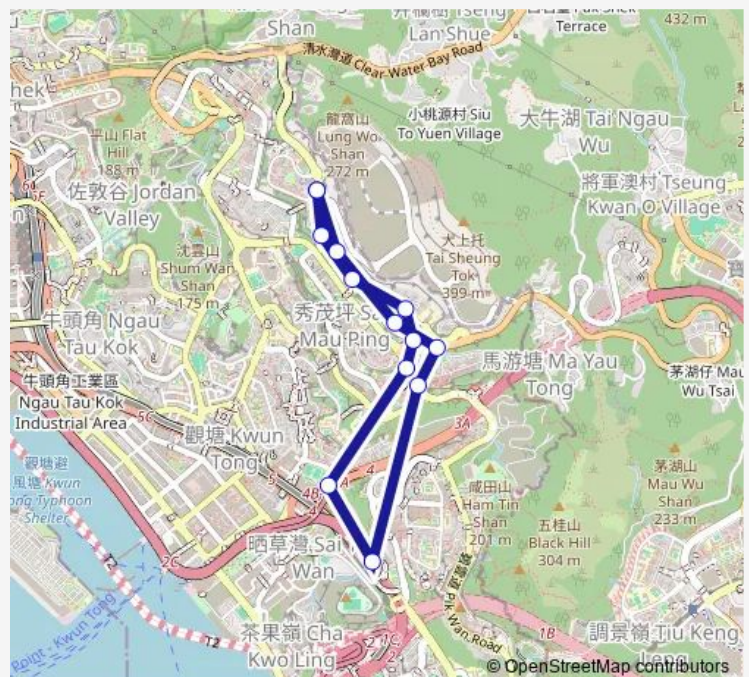

[Ctb] OI TAT House ON TAT Estate, ON SAU Road[[Kmb] OI TAT House

[Ctb] KAM TAI House ON TAI Estate, ON SAU Road[[Kmb] KAM TAI House

[Kmb] ON TAI BUS Terminus

### Route schedule

[Kmb] ON TAI BUS Terminus — [Kmb] ON TAI BUS Terminus

Monday 05:00-24:00

Tuesday 05:00-24:00

Wednesday 05:00-24:00

Thursday 05:00-24:00

Friday 05:00-24:00

Saturday 05:00-24:00

### Route info

Direction: [Kmb] ON TAI BUS Terminus

Stops: 13

Trip Duration: 0 hour 12 min

213M — ON TAI - LAM TIN Station (Circular)

213M Bus time schedules and route maps are available in an offline PDF at [busmaps.com](https://busmaps.com). Use the [busmaps.com](https://busmaps.com) website to see live bus times, train schedule or subway schedule, and step-by-step directions for all public transit in Kwun Tong