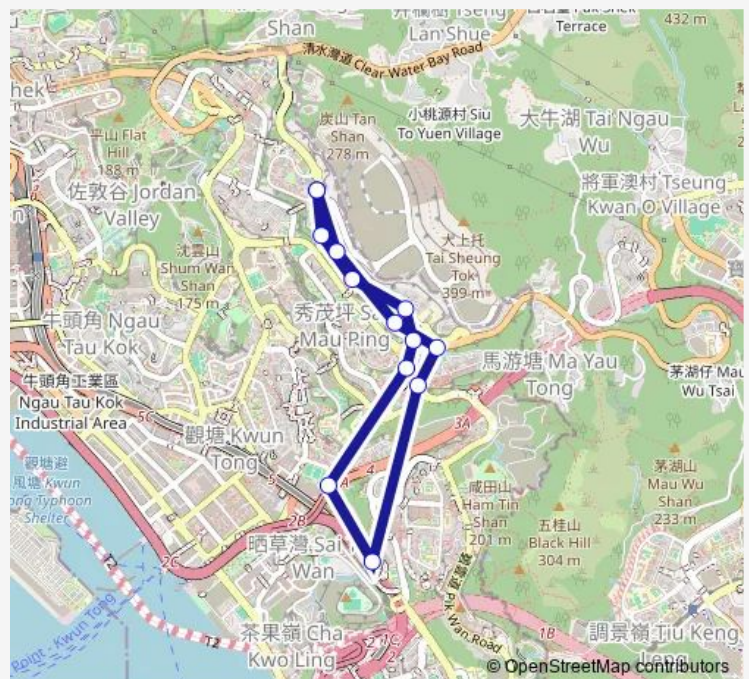

[Ctb] OI TAT House ON TAT Estate, ON SAU Road[[Kmb] OI TAT House

[Ctb] KAM TAI House ON TAI Estate, ON SAU Road[[Kmb] KAM TAI House

[Kmb] ON TAI BUS Terminus

### Route schedule

[Kmb] ON TAI BUS Terminus — [Kmb] ON TAI BUS Terminus

Monday 05:00-24:00

Tuesday 05:00-24:00

Wednesday 05:00-24:00

Thursday 05:00-24:00

Friday 05:00-24:00

Saturday 05:00-24:00

### Route info

Direction: [Kmb] ON TAI BUS Terminus

Stops: 13

Trip Duration: 0 hour 13 min

■ 213m — ON TAI - LAM TIN Station (Circular)

213m Bus time schedules and route maps are available in an offline PDF at [busmaps.com](https://busmaps.com). Use the [busmaps.com](https://busmaps.com) website to see live bus times, train schedule or subway schedule, and step-by-step directions for all public transit in Kwun Tong