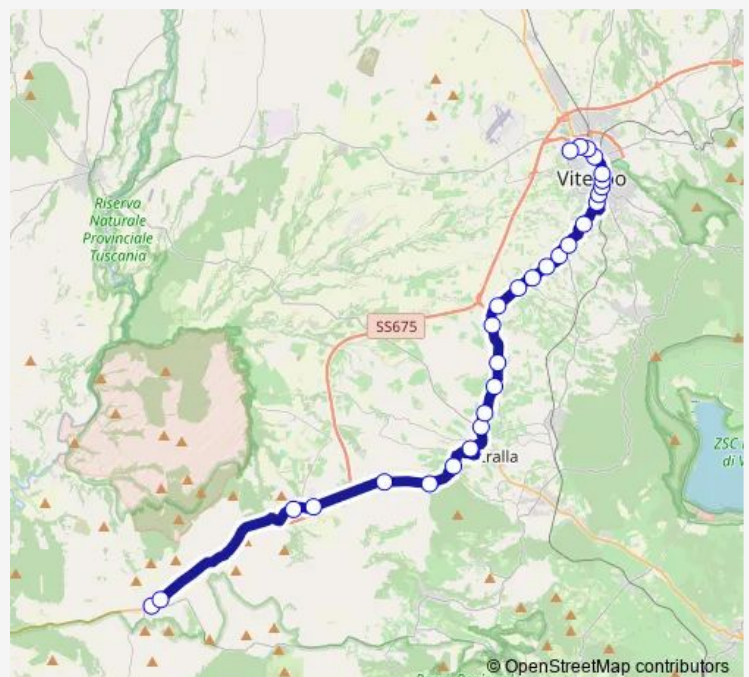

VITERBO | Via Cassia Via Ferroni # f779

Route schedule

MONTE ROMANO | Piazza Statuto # f759 — VITERBO | Riello # f641

Monday	06:55
Tuesday	06:55
Wednesday	—
Thursday	06:55
Friday	06:55
Saturday	06:55
Sunday	—

Route info

Direction: MONTE ROMANO | Piazza Statuto # f759

Stops: 29

Trip Duration: 0 hour 40 min

Monte Romano - Viterbo # BI12a

VITERBO | Ist. magistrale Rosa da Viterbo # f780

VITERBO | Porta Romana FS # f781