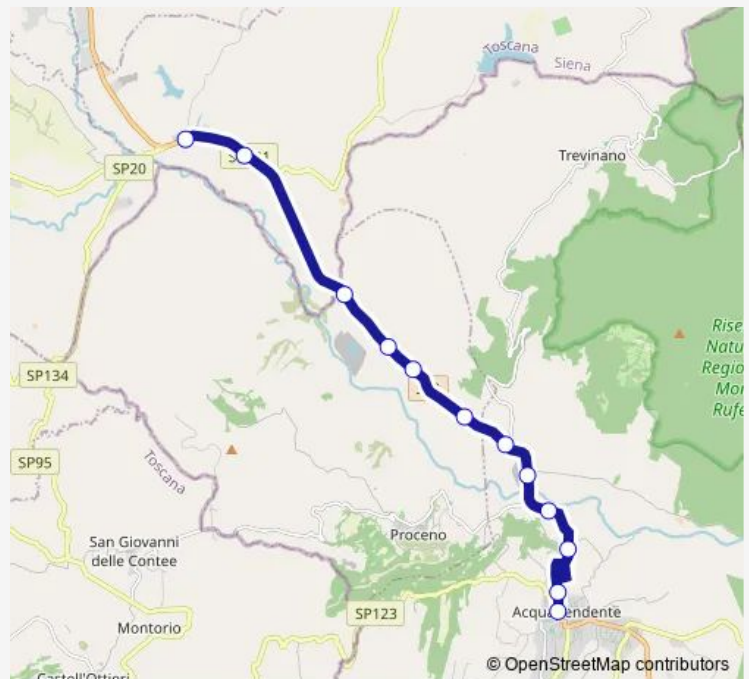

Direction

SAN CASCIANO (SI) | Ponte a Rigo # f975 — ACQUAPENDENTE | Ist. OMNICOMPRESIVO LEONARDO DA VINCI # f847

12 stops

[Open route schedule](#)

SAN CASCIANO (SI) | Ponte a Rigo # f975

SAN CASCIANO (SI) | Bivio San Casciano # f974

ACQUAPENDENTE | Via Cassia (Km 134) # f994

ACQUAPENDENTE | Via Cassia (Km 133) # f995

ACQUAPENDENTE | Via Cassia Via Marconi # f996

ACQUAPENDENTE | Ist. OMNICOMPRESIVO LEONARDO DA VINCI # f847

Route schedule

SAN CASCIANO (SI) | Ponte a Rigo # f975 — ACQUAPENDENTE | Ist. OMNICOMPRESIVO LEONARDO DA VINCI # f847

Monday	13:55
Tuesday	13:55
Wednesday	13:55
Thursday	13:55
Friday	13:55
Saturday	13:55
Sunday	—

Route info

Direction: SAN CASCIANO (SI) | Ponte a Rigo # f975

Stops: 12

Trip Duration: 0 hour 15 min

Bus time schedules and route maps are available in an offline PDF at busmaps.com. Use the busmaps.com website to see live bus times, train schedule or subway schedule, and step-by-step directions for all public transit in Proceno