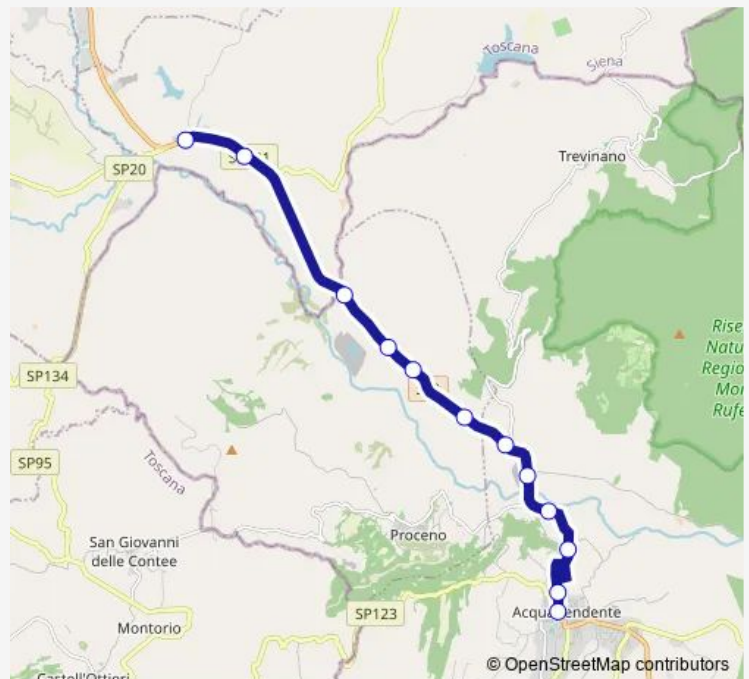

Bus Ponte del Rigo - Acquapendente # Ac102a

[Go to website](#)

**Direction**

SAN Casciano (SI) | Ponte a Rigo # f975 — Acquapendente | Ist. Omnicomprensivo Leonardo DA Vinci # f847

12 stops

[Open route schedule](#)

Acquapendente | Ist. Omnicomprensivo Leonardo DA Vinci # f847

**Route schedule**

SAN Casciano (SI) | Ponte a Rigo # f975 — Acquapendente | Ist. Omnicomprensivo Leonardo DA Vinci # f847

Monday	13:55
Tuesday	13:55
Wednesday	13:55
Thursday	13:55
Friday	13:55
Saturday	13:55
Sunday	—

**Route info**

Direction: SAN Casciano (SI) | Ponte a Rigo # f975

Stops: 12

Trip Duration: 0 hour 15 min

■ Ponte del Rigo - Acquapendente # Ac102a

Bus time schedules and route maps are available in an offline PDF at [busmaps.com](https://busmaps.com). Use the [busmaps.com](https://busmaps.com) website to see live bus times, train schedule or subway schedule, and step-by-step directions for all public transit in Proceno