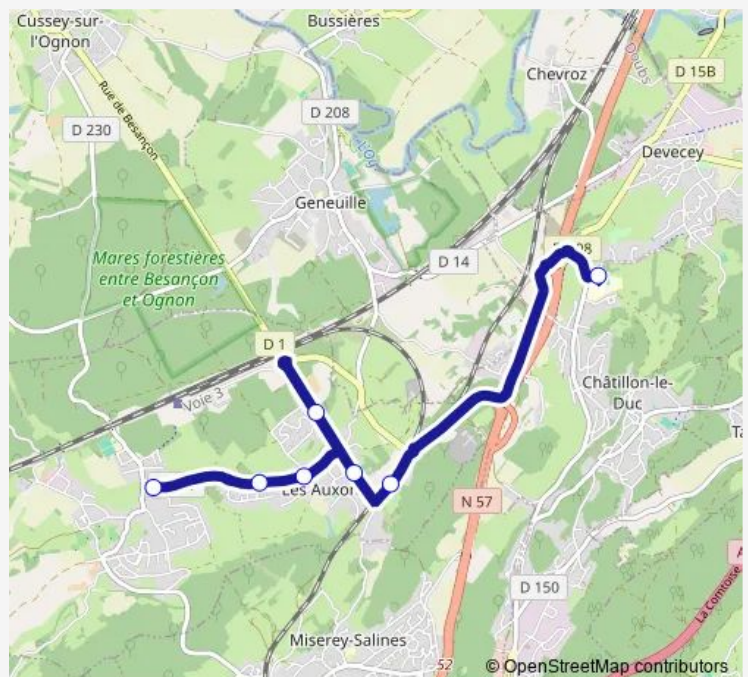

Bus D234 Les Auxons <> Collège Claude Girard

[Go to website](#)

Direction

Châtillon-le-Duc - Collège — Les Auxons - Les Marronniers

7 stops

[Open route schedule](#)

Châtillon-le-Duc - Collège

Les Auxons - Côteau

Tuesday 15:30-16:40

Wednesday 11:10-12:05

Thursday 15:30-16:40

Friday 15:30-16:40

Saturday —

Sunday —

Route info

Direction: Châtillon-le-Duc - Collège

Stops: 7

Trip Duration: 0 hour 25 min

D234 — Les Auxons <> Collège Claude Girard

Direction

Les Auxons - Les Marronniers — Châtillon-le-Duc - Collège

7 stops

[Open route schedule](#)

Les Auxons - Les Marronniers

Monday 07:15

Tuesday 07:15

Wednesday 07:15

Thursday 07:15

Friday 07:15

Saturday —

Sunday —

Route info