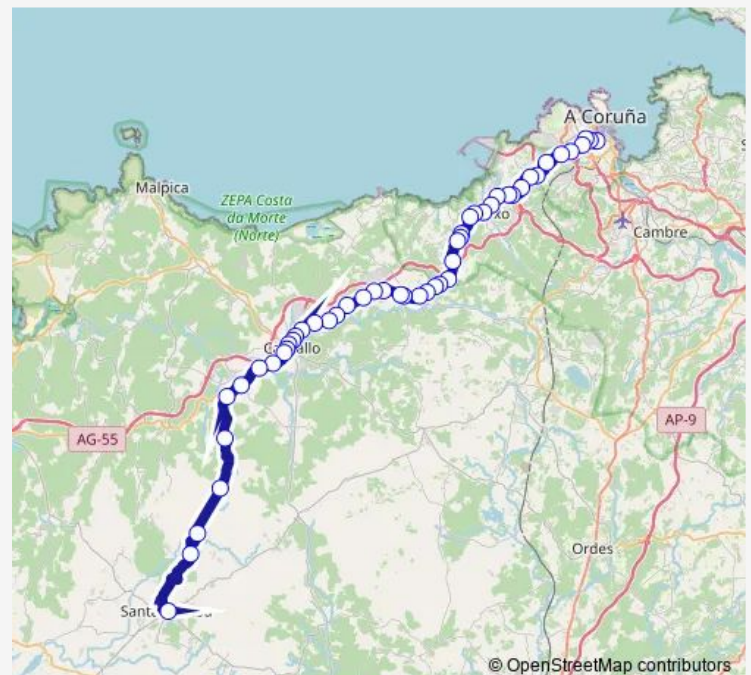

Thursday —

Friday —

Saturday 09:00-15:00

Sunday —

Route info

Direction: Coruña E.A.

Stops: 50

Trip Duration: 1 hour 30 min