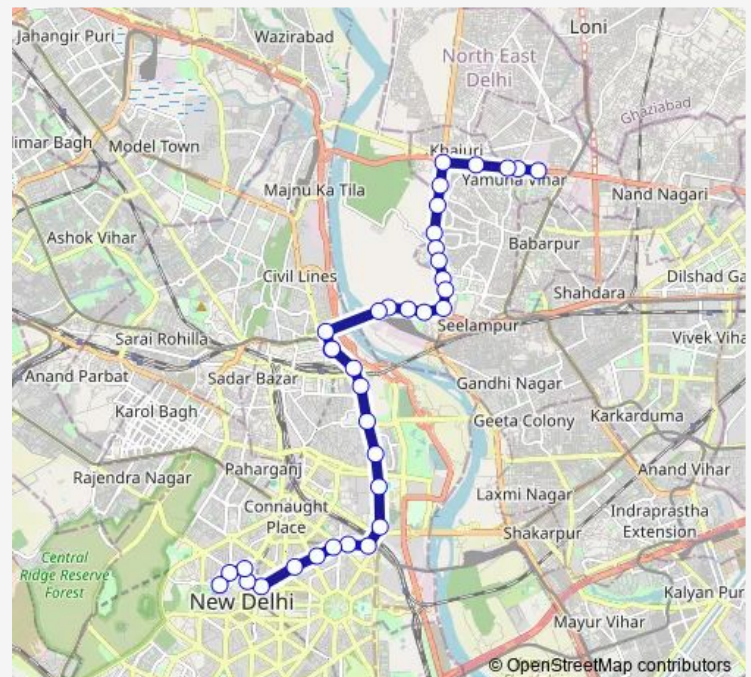

Isbt Kashmere Gate (Lothian Road)

Guru Govind Singh University (Kashmere Gate)

Gpo

Route schedule

C 4 Yamuna Vihar — Kendriya Terminal (Church Road)

Monday 07:40-20:04

Tuesday 07:40-20:04

Wednesday 07:40-20:04

Thursday 07:40-20:04

Friday 07:40-20:04

Saturday 07:40-20:04

Sunday 07:40-20:04

Route info

Direction: C 4 Yamuna Vihar

Stops: 36

Trip Duration: 1 hour 10 min

260down

BusMaps

Red Fort

Jama Masjid

Darya Ganj Golcha Cinema

Delhi Gate

Ito

Tilak Bridge