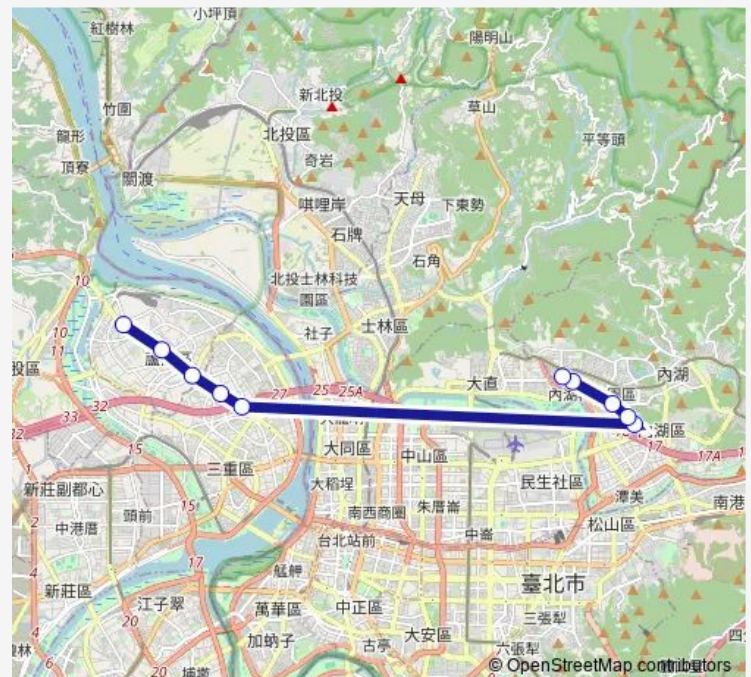

Route schedule

捷運蘆洲站 — 基湖路口

Monday 07:15-08:00

Tuesday 07:15-08:00

Wednesday 07:15-08:00

Thursday 07:15-08:00

Friday 07:15-08:00

Saturday —

Sunday —

Route info

Direction: 捷運蘆洲站

Stops: 10

Trip Duration: 16 hour 30 min

捷運蘆洲站-內湖科技園區

捷運蘆洲站-內湖科技園區 Bus time schedules and route maps are available in an offline PDF at busmaps.com. Use the busmaps.com website to see live bus times, train schedule or subway schedule, and step-by-step directions for all public transit in Taipei