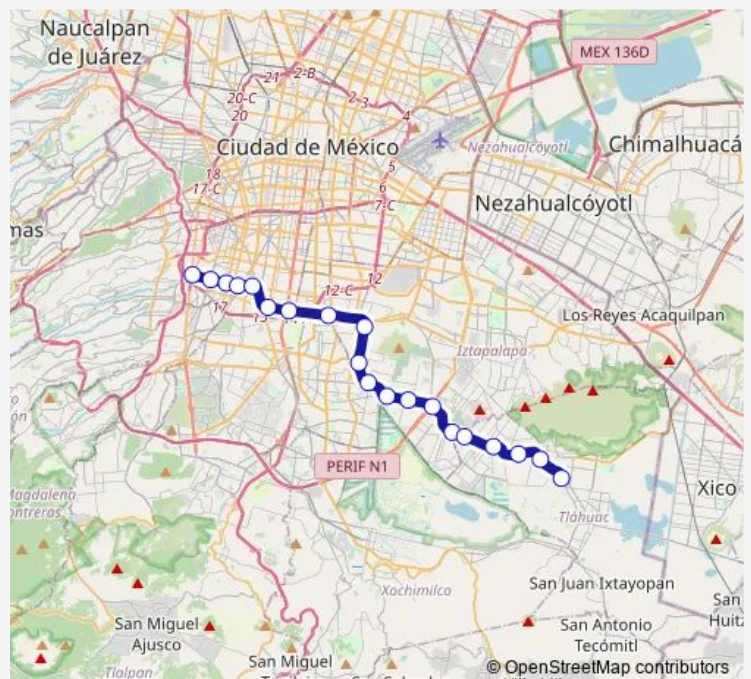

San Andrés Tomatlán

Lomas Estrella

Calle 11

Periférico Oriente

Tezonco

Olivos

Nopalera

Zapotitlán

Friday 00:00

Saturday 00:00

Sunday 00:00

Route info

Direction: Mixcoac

Stops: 20

Trip Duration: 0 hour 54 min

L12 — Tláhuac-Mixcoac

## Direction

Tláhuac — Mixcoac

20 stops

[Open route schedule](#)

Tláhuac

Tlaltenco

Zapotitlán

Nopalera

## Route info

Direction: Tláhuac

Stops: 20

Trip Duration: 0 hour 54 min

L12 Metro time schedules and route maps are available in an offline PDF at [busmaps.com](https://busmaps.com). Use the [busmaps.com](https://busmaps.com) website to see live bus times, train schedule or subway schedule, and step-by-step directions for all public transit in Mexico City