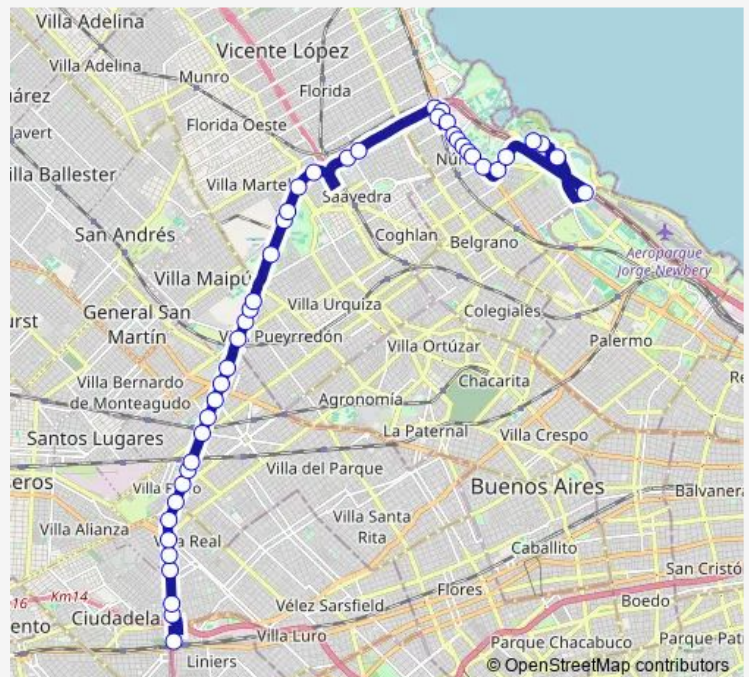

### Route schedule

10570 PAZ Gral. Av. — Calle Interna Pabell?N 3 C.U.

Monday	06:20-19:30
Tuesday	06:20-19:30
Wednesday	06:20-19:30
Thursday	06:20-19:30
Friday	06:20-19:30
Saturday	06:00-19:45
Sunday	—

### Route info

Direction: 10570 PAZ Gral. Av.

Stops: 43

Trip Duration: 0 hour 54 min

■ 28F — Jnamba028

BusMaps

© OpenStreetMap contributors

4000 PAZ Gral. Av.