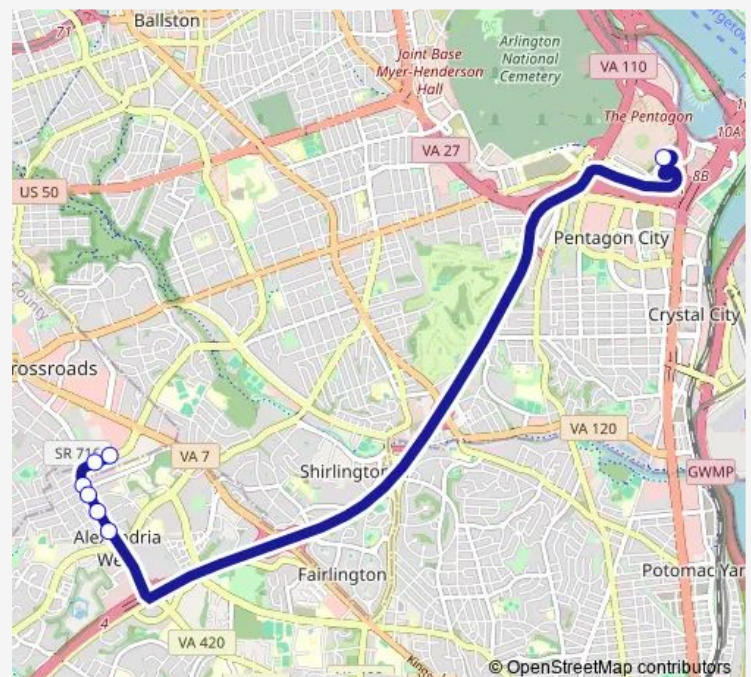

Tuesday 15:55-18:57

Wednesday 15:55-18:57

Thursday 15:55-18:57

Friday 15:55-18:57

Saturday —

Sunday —

Route info

Direction: S George Mason Dr+#3713

Stops: 7

Trip Duration: 0 hour 15 min

■ 28f — Skyline City

Direction

Pentagon+Bay U7 — S George Mason Dr+Entrance To #5113

8 stops

[Open route schedule](#)

Pentagon+Bay U7

Pentagon+Bay U7 — S George Mason Dr+Entrance To #5113

Monday 06:39-08:42

Tuesday 06:39-08:42

Wednesday 06:39-08:42

Thursday 06:39-08:42

Friday 06:39-08:42

Saturday —

Sunday —

Route info

Direction: Pentagon+Bay U7

Stops: 8

Trip Duration: 0 hour 14 min

28f Bus time schedules and route maps are available in an offline PDF at busmaps.com. Use the busmaps.com website to see live bus times, train schedule or subway schedule, and step-by-step directions for all public transit in Washington