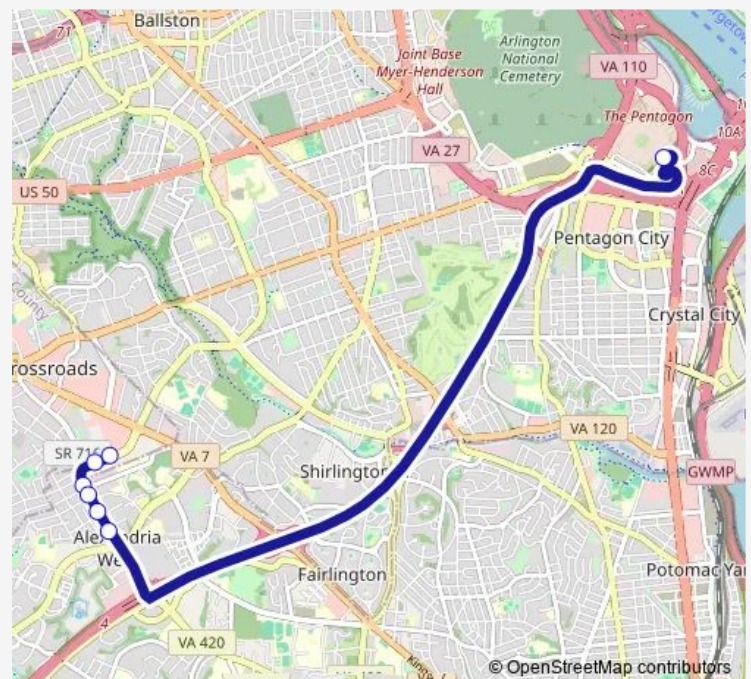

Tuesday 15:55-18:57

Wednesday 15:55-18:57

Thursday 15:55-18:57

Friday 15:55-18:57

Saturday —

Sunday —

Route info

Direction: S George Mason Dr+#3713

Stops: 7

Trip Duration: 0 hour 15 min

■ 28F — Skyline City

Direction

Pentagon+Bay U7 — S George Mason Dr+Entrance To #5113

8 stops

[Open route schedule](#)

Pentagon+Bay U7

Pentagon+Bay U7 — S George Mason Dr+Entrance To #5113

Monday 06:39-08:42

Tuesday 06:39-08:42

Wednesday 06:39-08:42

Thursday 06:39-08:42

Friday 06:39-08:42

Saturday —

Sunday —

Route info

Direction: Pentagon+Bay U7

Stops: 8

Trip Duration: 0 hour 14 min

28F Bus time schedules and route maps are available in an offline PDF at busmaps.com. Use the busmaps.com website to see live bus times, train schedule or subway schedule, and step-by-step directions for all public transit in Washington