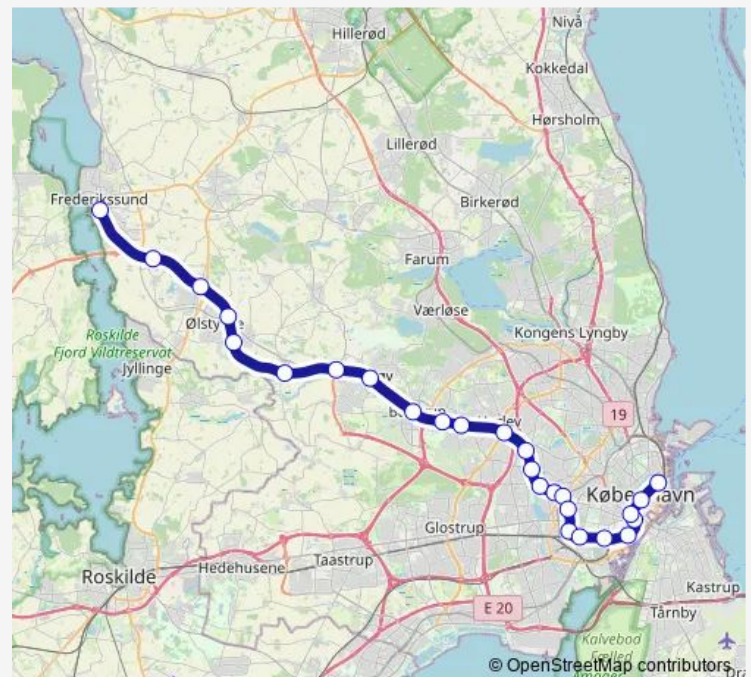

Suburban Railway H

[Go to website](#)

Direction

Frederikssund St. — Østerport St.

26 stops

[Open route schedule](#)

Frederikssund St.

Vinge St.

Langgade St.

Valby St.

Carlsberg St.

Route schedule

Frederikssund St. — Østerport St.

Monday 04:28-19:10

Tuesday 04:28-19:10

Wednesday 04:28-19:10

Thursday 04:28-19:10

Friday 04:28-19:10

Saturday —

Sunday —

Route info

Direction: Frederikssund St.

Stops: 26

Trip Duration: 0 hour 57 min

■ H

BusMaps

Dybbølsbro St.

København H

Vesterport St.

Nørreport St.

Østerport St.

Direction