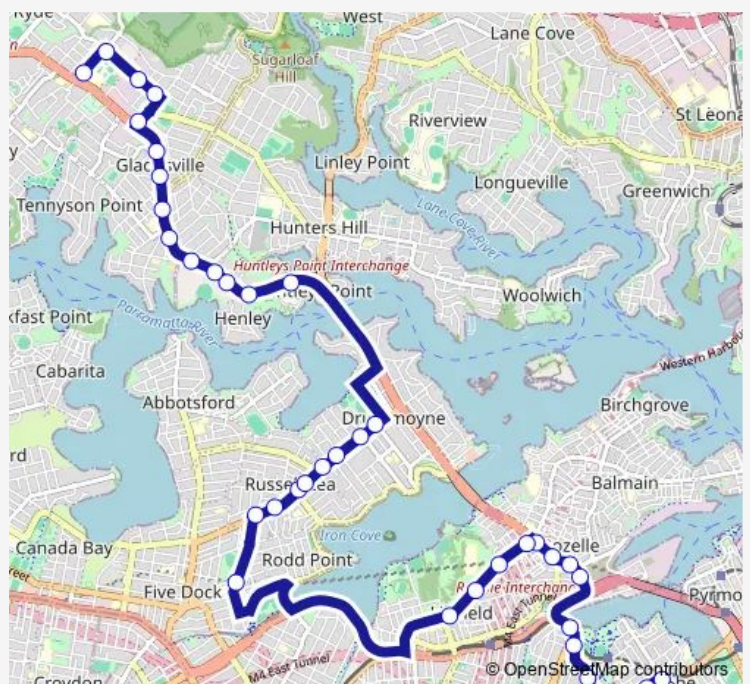

Thursday 07:41

Friday 07:41

Saturday —

Sunday —

Route info

Direction: Glebe Point Rd At Hereford St

Stops: 39

Trip Duration: 0 hour 52 min

590w — Glebe to Holy Cross College

Lyons Rd At Byrne Av

Lyons Rd At Gipps St

Lyons Rd At Thompson St

Lyons Rd Opp Tranmere St

Riverside Girls High School, Victoria Rd

Gladesville Reserve, Victoria Rd

Gladesville Hospital, Victoria Rd

Victoria Rd Opp Salter St

Gladesville Hospital, Victoria Rd

Victoria Rd At Pearson St

Trim Place, Victoria Rd

Victoria Rd After Hepburn Av

Victoria Rd At Osgathorpe Rd

Monash Rd After Victoria Rd

Buffalo Rd At Owen St