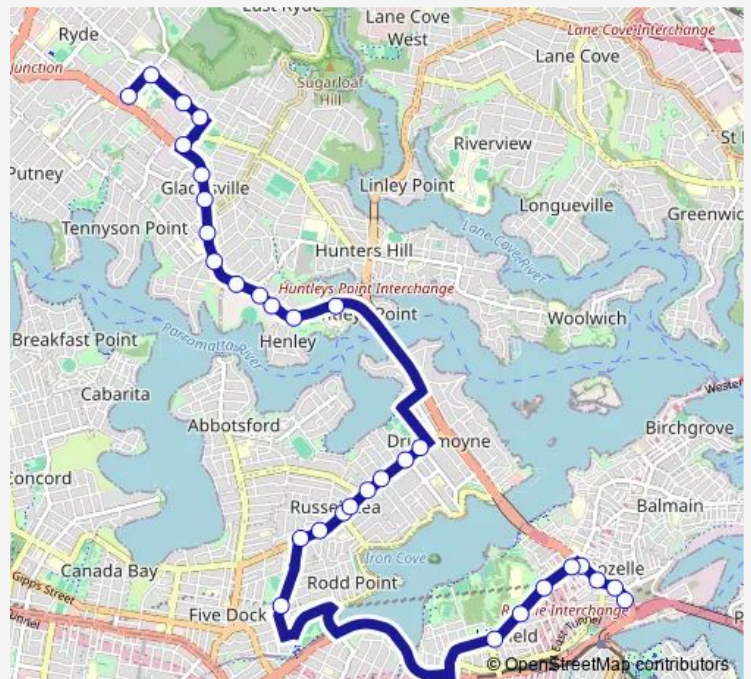

School Bus 590w Glebe to Holy Cross College

[Go to website](#)

Direction

Victoria Rd Opp White Bay — Holy Cross College, Cressy Rd

31 stops

[Open route schedule](#)

- Victoria Rd Opp White Bay
- Victoria Rd Opp Robert St
- Victoria Rd At Evans St
- Victoria Rd Before Darling St
- Darling St Before Belmore St
- Balmain Rd Opp Sydney College Of The Arts
- Balmain Rd At Grove St
- Orange Grove Plaza, Balmain Rd
- Ingham Av At First Av
- Lyons Rd At Myalora St
- Lyons Rd Opp Lamrock Av
- Lyons Rd At Mons St
- Lyons Rd At Tait Lane
- Lyons Rd At Byrne Av
- Lyons Rd At Gipps St
- Lyons Rd At Thompson St
- Lyons Rd Opp Tranmere St
- Riverside Girls High School, Victoria Rd
- Gladesville Reserve, Victoria Rd
- Gladesville Hospital, Victoria Rd
- Victoria Rd Opp Salter St

Route schedule

Victoria Rd Opp White Bay — Holy Cross College, Cressy Rd

Monday	07:46
Tuesday	07:46
Wednesday	07:46
Thursday	07:46
Friday	—
Saturday	—
Sunday	—

Route info

Direction: Victoria Rd Opp White Bay

Stops: 31

Trip Duration: 0 hour 47 min

590w — Glebe to Holy Cross College

Gladesville Hospital, Victoria Rd

Victoria Rd At Pearson St

Trim Place, Victoria Rd

Victoria Rd After Hepburn Av

Victoria Rd At Osgathorpe Rd

Monash Rd After Victoria Rd

Buffalo Rd At Owen St

Buffalo Rd Opp Nelson St

Buffalo Rd Before Cressy Rd

Holy Cross College, Cressy Rd

590w School Bus time schedules and route maps are available in an offline PDF at busmaps.com. Use the busmaps.com website to see live bus times, train schedule or subway schedule, and step-by-step directions for all public transit in Sydney