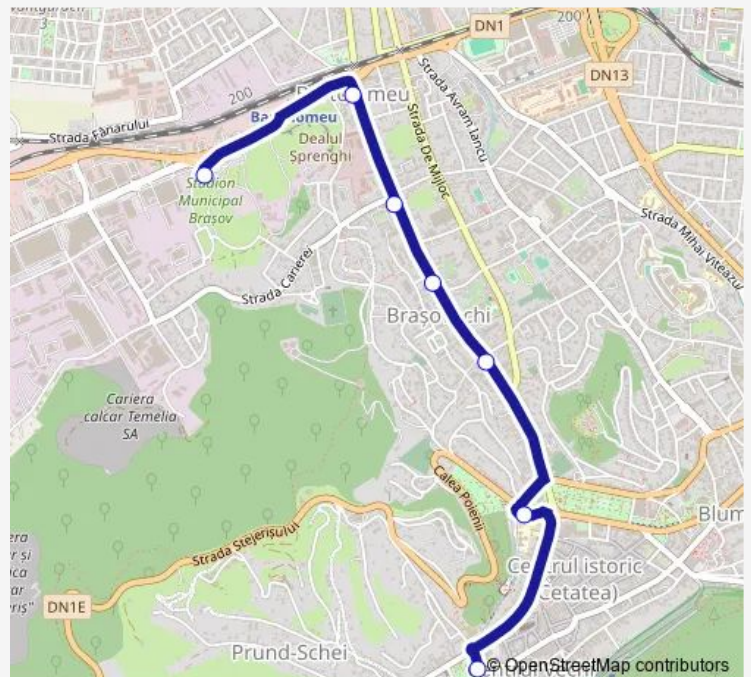

Bus TE10 Stadionul Municipal - irul Beethoven

[Go to website](#)

Direction

Stadionul Municipal — irul Beethoven

7 stops

[Open route schedule](#)

Stadionul Municipal

Biserica Bartolomeu

Tuesday 07:25

Wednesday 07:25

Thursday 07:25

Friday 07:25

Saturday —

Sunday —

Route info

Direction: Stadionul Municipal

Stops: 7

Trip Duration: 0 hour 20 min

TE10 — Stadionul Municipal - irul Beethoven

TE10 Bus time schedules and route maps are available in an offline PDF at busmaps.com. Use the busmaps.com website to see live bus times, train schedule or subway schedule, and step-by-step directions for all public transit in Brasov