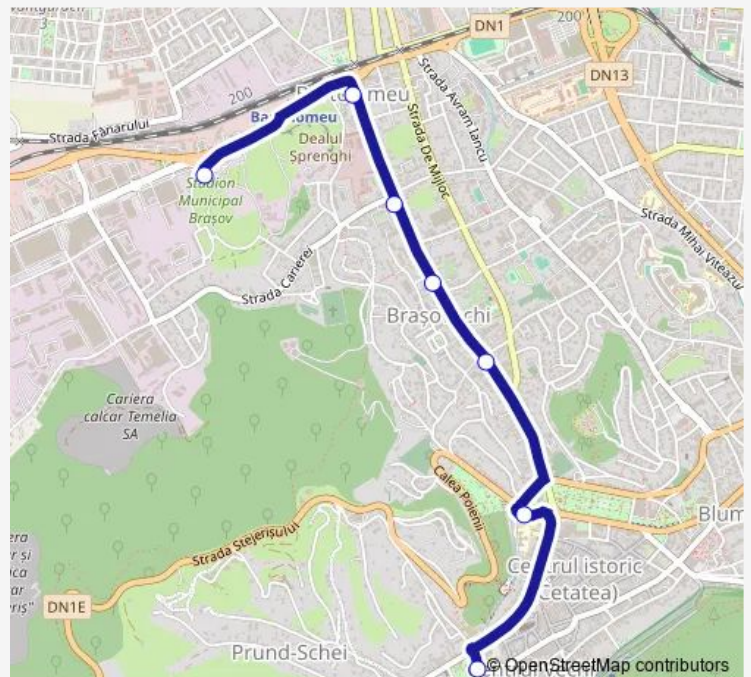

Bus Te10 Stadionul Municipal - irul Beethoven

[Go to website](#)

**Direction**

Stadionul Municipal — irul Beethoven

7 stops

[Open route schedule](#)

Stadionul Municipal

Biserica Bartolomeu

Carierei

Memorandului

Bisericii Române

Livada Potei

irul Beethoven

Route schedule

Stadionul Municipal — irul Beethoven

Monday	07:25
Tuesday	07:25
Wednesday	07:25
Thursday	07:25
Friday	07:25
Saturday	—
Sunday	—

Route info

Direction: Stadionul Municipal

Stops: 7

Trip Duration: 0 hour 20 min

Te10 — Stadionul Municipal - irul Beethoven

Te10 Bus time schedules and route maps are available in an offline PDF at [busmaps.com](https://busmaps.com). Use the [busmaps.com](https://busmaps.com) website to see live bus times, train schedule or subway schedule, and step-by-step directions for all public transit in Brasov