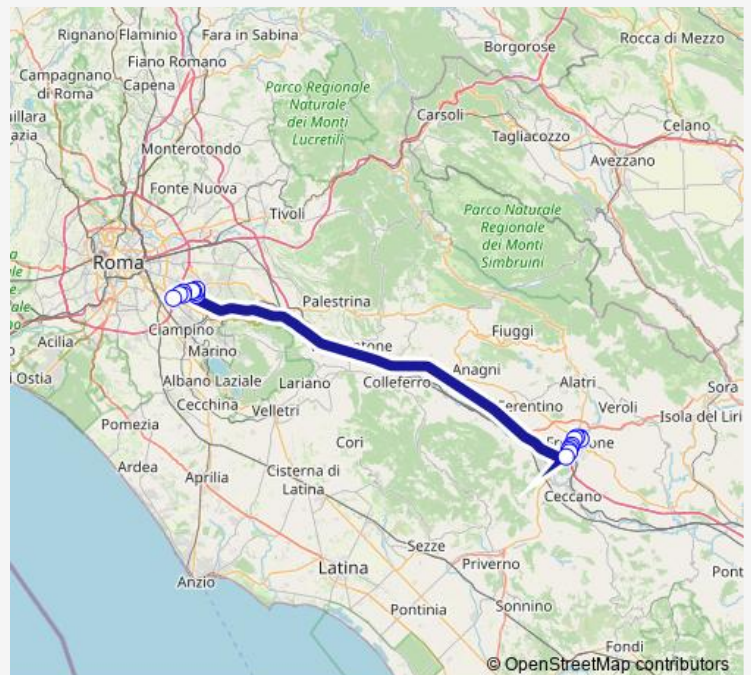

Bus So235a Frosinone - Roma Anagnina # So235a

[Go to website](#)

Direction

Frosinone | Via Tiburtina Via Lago Maggiore # f3479 —
Roma | Anagnina (Metro A) # f3583

18 stops

[Open route schedule](#)

Frosinone | Via Tiburtina Via Lago Maggiore # f3479

Roma | Via Carnevale Via Alimena # f15084

Roma | Via Alimena Via Raimondo # f15086

Roma | Anagnina (Metro A) # f3583

Route schedule

Frosinone | Via Tiburtina Via Lago Maggiore # f3479 —
Roma | Anagnina (Metro A) # f3583

Monday —

Tuesday —

Wednesday —

Thursday —

Friday —

Saturday 07:10

Sunday —

Route info

Direction: Frosinone | Via Tiburtina Via Lago Maggiore # f3479

Stops: 18

Trip Duration: 1 hour 17 min

So235a Bus time schedules and route maps are available in an offline PDF at busmaps.com. Use the busmaps.com website to see live bus times, train schedule or subway schedule, and step-by-step directions for all public transit in Frosinone