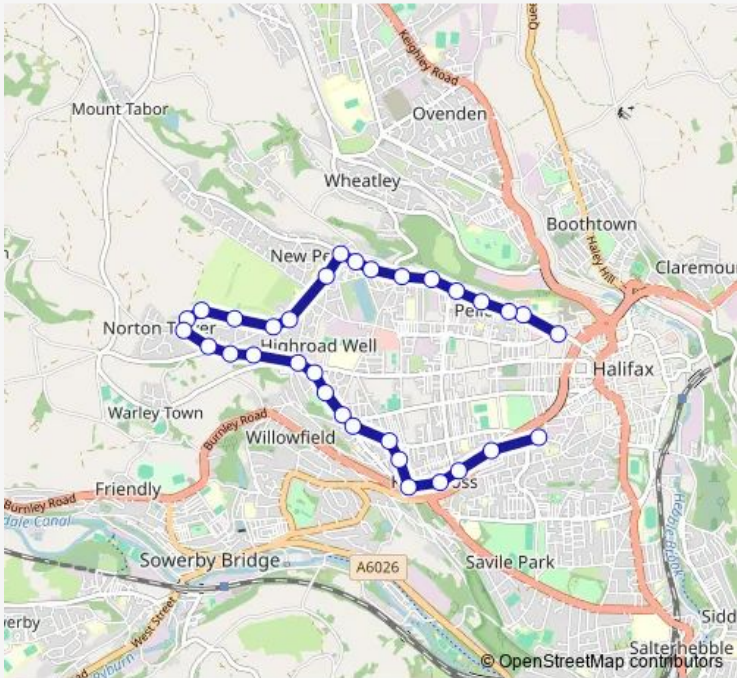

Bus C30 Pellon Lane bottom - St.mary's J & I School

[Go to website](#)

**Direction**  
 Halifax Retail Park — Swires Rd Westfield Street  
 32 stops  
[Open route schedule](#)

- Halifax Retail Park
- Crossley Retail Park
- Crossley Gardens
- Pellon Lane Care Home
- Queens Road End
- Dyson Road
- Spring Hall Lane
- Stretchgate Lane
- Pellon Social Club
- Sandbeds Road
- Sandbeds Rd Holmes Terrace
- Highroad Well Lane Harewood Ave
- Paddock Ln Highroad Well Lane
- Paddock Lane Gleanings Ave
- Paddock Ln Kirkstone Drive
- Vicar Park Rd Kirkstone Drive
- Vicar Park Rd Vicar Park Drive
- Roils Head Rd Gleanings Avenue
- Roils Head Rd Warley Edge Lane
- Roils Head Rd Well Royd Avenue
- Sandhall Lane

Route schedule  
 Halifax Retail Park — Swires Rd Westfield Street

Monday	08:15
Tuesday	08:15
Wednesday	08:15
Thursday	08:15
Friday	08:15
Saturday	—
Sunday	—

Route info  
 Direction: Halifax Retail Park  
 Stops: 32  
 Trip Duration: 0 hour 20 min

King Cross

Queens Road

Mayfield Avenue

Swires Rd Westfield Street

## Route info

Direction: Swires Rd Westfield Street

Stops: 32

Trip Duration: 0 hour 20 min

Stretchgate Lane

Spring Hall Lane

Dyson Road

Queens Road End