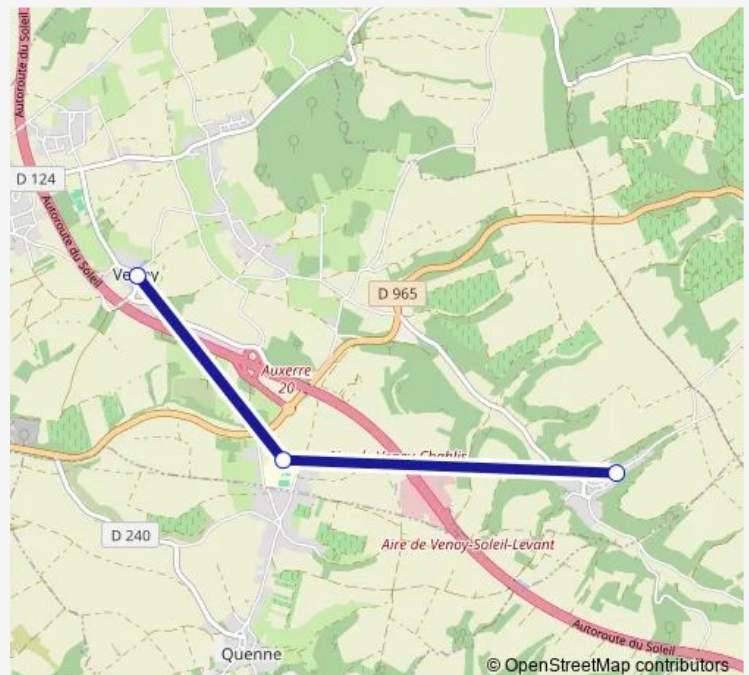

### Direction

Venoy Groupe Scolaire Des Bleuets — Venoy Montallery

3 stops

[Open route schedule](#)

Venoy Groupe Scolaire Des Bleuets

Venoy Lycée La Brosse

Venoy Montallery

### Route schedule

Venoy Groupe Scolaire Des Bleuets — Venoy Montallery

Monday 16:20

Tuesday 16:20

Wednesday —

Thursday 16:20

Friday 16:20

Saturday —

### Route info

Direction: Venoy Groupe Scolaire Des Bleuets

Stops: 3

Trip Duration: 0 hour 16 min

■ C30 — Venoy <> Montallery

**Direction**

Venoy Montallery — Venoy Groupe Scolaire Des Bleuets

3 stops

## Route info

Direction: Venoy Montallery

Stops: 3

Trip Duration: 0 hour 15 min

C30 Bus time schedules and route maps are available in an offline PDF at [busmaps.com](https://busmaps.com). Use the [busmaps.com](https://busmaps.com) website to see live bus times, train schedule or subway schedule, and step-by-step directions for all public transit in Auxerre