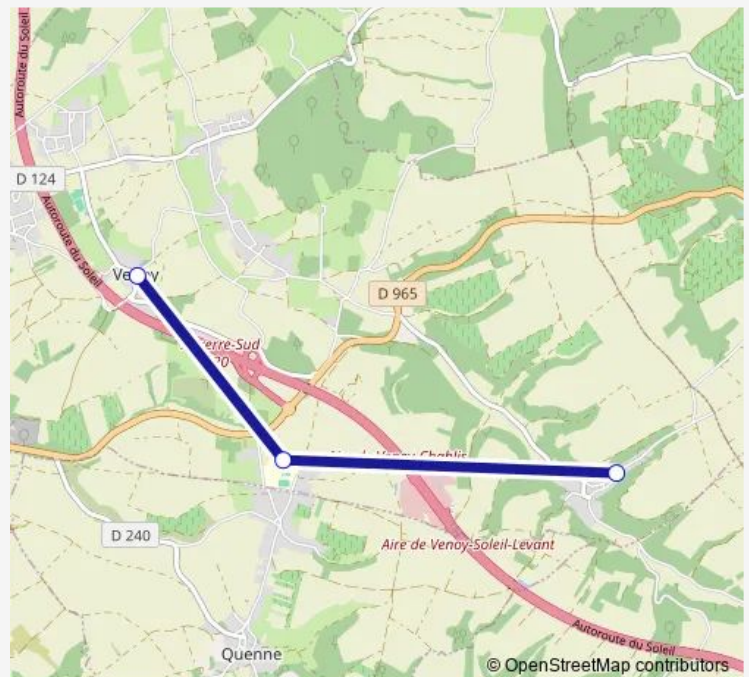

Bus C30 Venoy <> Montallery

[Go to website](#)

Direction

Venoy Groupe Scolaire Des Bleuets — Venoy Montallery

3 stops

[Open route schedule](#)

Venoy Groupe Scolaire Des Bleuets

Venoy Lycée La Brosse

Saturday —

Sunday —

Route info

Direction: Venoy Groupe Scolaire Des Bleuets

Stops: 3

Trip Duration: 0 hour 16 min

C30 — Venoy <> Montallery

Direction

Venoy Montallery — Venoy Groupe Scolaire Des Bleuets

3 stops

[Open route schedule](#)

Venoy Montallery

Venoy Lycée La Brosse

Venoy Groupe Scolaire Des Bleuets

Route schedule

Venoy Montallery — Venoy Groupe Scolaire Des Bleuets

Monday	08:10
Tuesday	08:10
Wednesday	—
Thursday	08:10
Friday	08:10
Saturday	—
Sunday	—

Route info

Direction: Venoy Montallery

Stops: 3

Trip Duration: 0 hour 15 min

C30 Bus time schedules and route maps are available in an offline PDF at busmaps.com. Use the busmaps.com website to see live bus times, train schedule or subway schedule, and step-by-step directions for all public transit in Auxerre