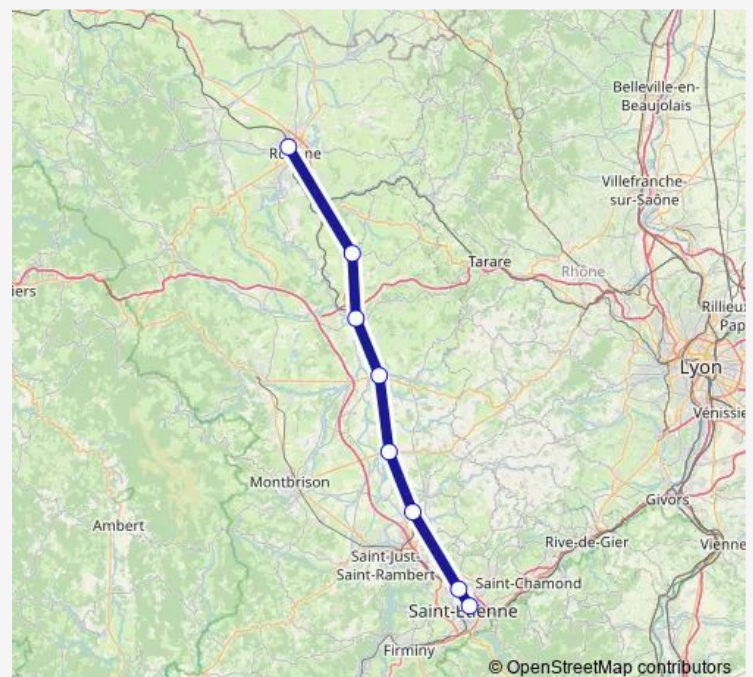

Bus C30

[Go to website](#)**Direction**

Roanne-Gare-Routière — St-Etienne-Châtrcx. G Routière

8 stops

[Open route schedule](#)

Roanne-Gare-Routière

Neulise

Balbigny-Gare-Routière

Tuesday 05:00-11:30

Wednesday 05:00-11:30

Thursday 05:00-11:30

Friday 05:00-11:30

Saturday 06:18-19:30

Sunday —

Route info

Direction: Roanne-Gare-Routière

Stops: 8

Trip Duration: 2 hour 8 min

■ C30

BusMaps

Direction

St-Etienne-Châtrcx. G Routière — Roanne-Gare-Routière

8 stops

[Open route schedule](#)

Route schedule

St-Etienne-Châtrcx. G Routière — Roanne-Gare-Routière

Monday 10:00-22:03

Tuesday 10:00-22:03

Wednesday 10:00-22:03

Thursday 10:00-22:03

Friday 10:00-22:03

Saturday 06:30-21:00