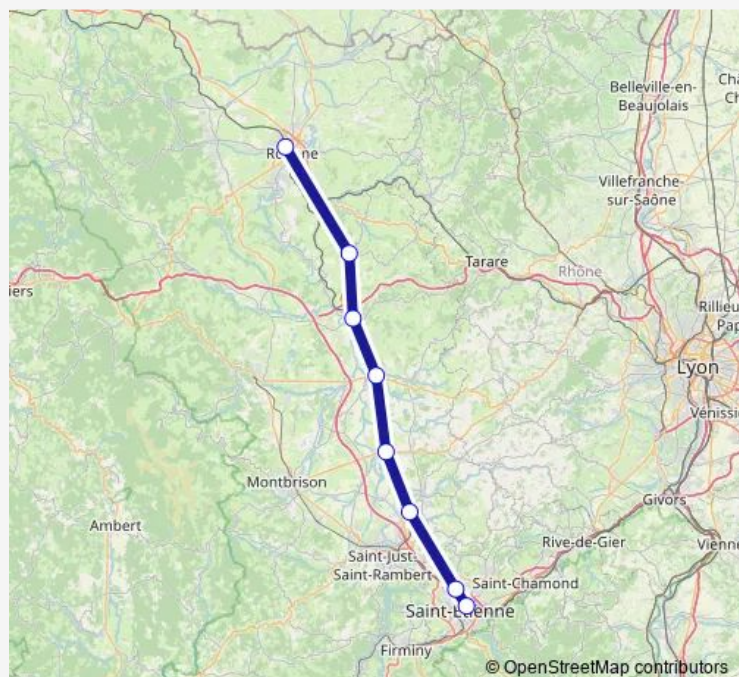

Bus C30

[Go to website](#)

Direction

Roanne-Gare-Routière — St-Etienne-Châtrcx. G Routière

8 stops

[Open route schedule](#)

Roanne-Gare-Routière

Neulise

Balbigny-Gare-Routière

Feurs

Montrond-les-Bains

Veauche - Saint-Galmier

Saint-Étienne La Terrasse

St-Etienne-Châtrcx. G Routière

Route schedule

Roanne-Gare-Routière — St-Etienne-Châtrcx. G Routière

Monday 05:00-11:30

Tuesday 05:00-11:30

Wednesday 05:00-11:30

Thursday 05:00-11:30

Friday 05:00-11:30

Saturday 06:18-19:30

Sunday —

Route info

Direction: Roanne-Gare-Routière

Stops: 8

Trip Duration: 2 hour 8 min

■ C30

Direction

St-Etienne-Châtrcx. G Routière — Roanne-Gare-Routière

8 stops

[Open route schedule](#)