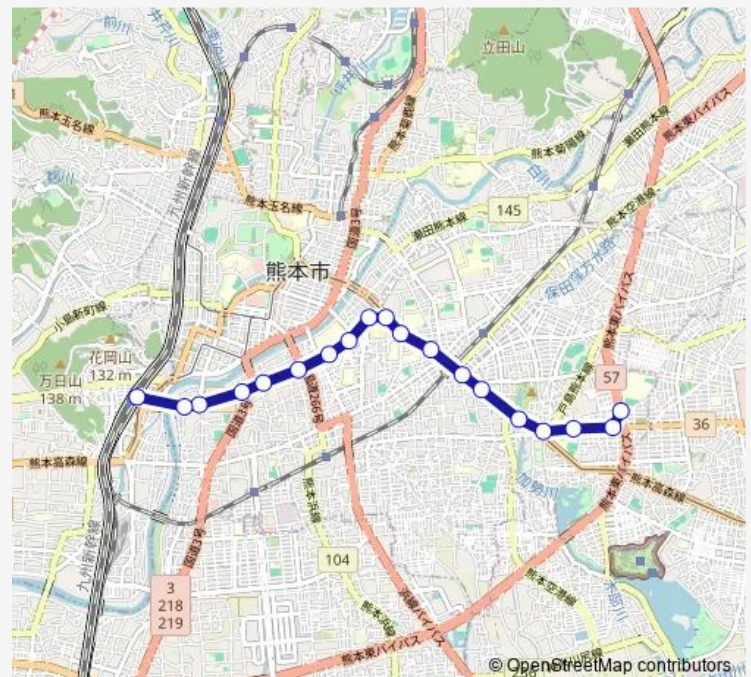

Saturday —

Sunday —

Route info

Direction: 県会議事堂前

Stops: 19

Trip Duration: 0 hour 34 min

■ K6-0 : 県会議事堂→県庁→大学病院→熊本駅

Bus time schedules and route maps are available in an offline PDF at busmaps.com. Use the busmaps.com website to see live bus times, train schedule or subway schedule, and step-by-step directions for all public transit in Kumamoto