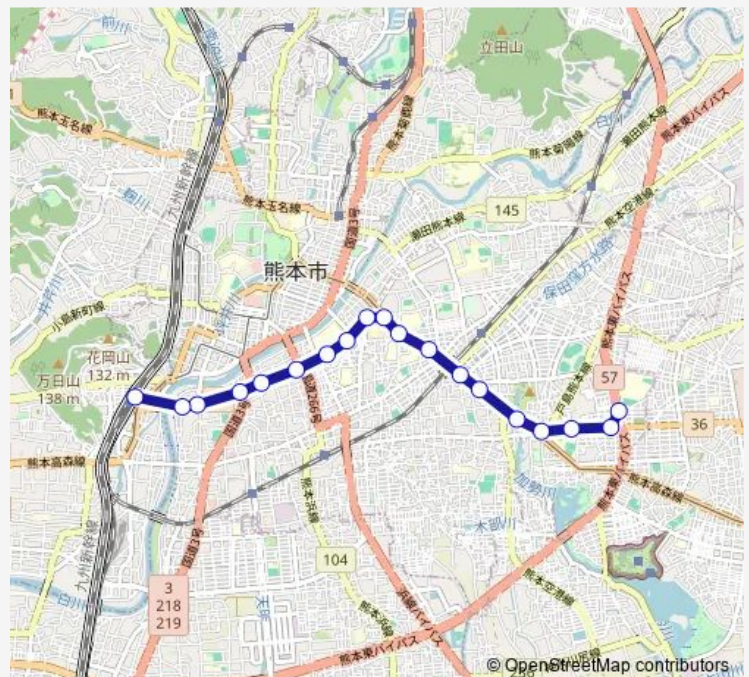

Saturday —

Sunday —

Route info

Direction: 県会議事堂前

Stops: 19

Trip Duration: 0 hour 34 min

■ K6-0 : 県会議事堂→県庁→大学病院→熊本駅

Bus time schedules and route maps are available in an offline PDF at busmaps.com. Use the busmaps.com website to see live bus times, train schedule or subway schedule, and step-by-step directions for all public transit in Kumamoto