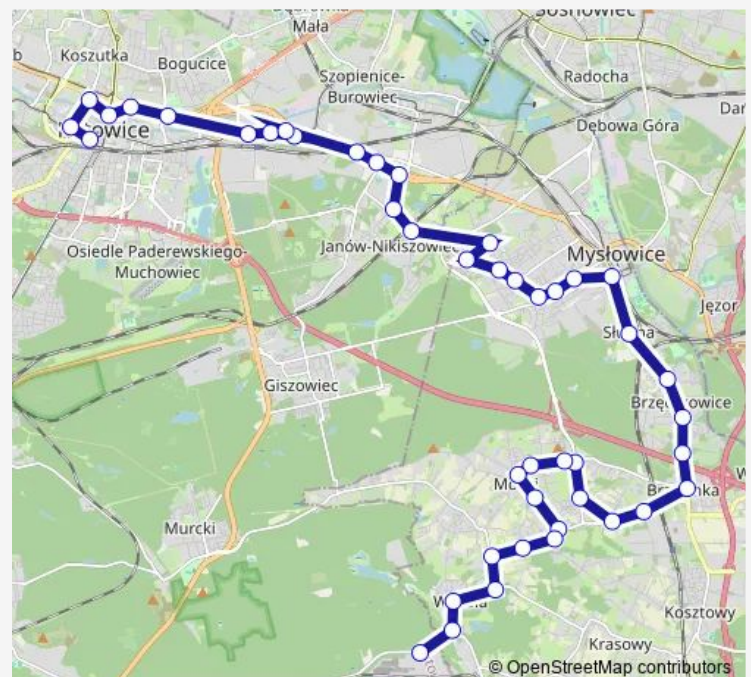

Bus 76n

[Go to website](#)

Direction

Katowice Dworzec — Wesola Kopalnia

44 stops

[Open route schedule](#)

Katowice Dworzec

Katowice Plac Wolności

Katowice Sokolska

Katowice Aleja Korfantego

Katowice Strefa Kultury Nospr

Katowice Strefa Kultury

Zawodzie Ośrodek Sportowy

Zawodzie Łączna

Zawodzie Centrum Przesiadkowe Parking

Zawodzie Centrum Przesiadkowe

Wilhelmina Krakowska [nż]

Wilhelmina Zespół Szkół

Wilhelmina Skrzyżowanie

Janów Lwowska Szkoła

Janów Oswobodzenia Cmentarna

Bończyk Kościół

Bończyk Gałczyńskiego

Janów Łokietka

Janów Janowska

Ćmok Rondo (Janowska)

Mysłowice Mikołowska Markety

Route schedule

Katowice Dworzec — Wesola Kopalnia

Monday 02:40-23:40

Tuesday 02:40-23:40

Wednesday 02:40-23:40

Thursday 02:40-23:40

Friday 02:40-23:40

Saturday 02:40-23:40

Sunday 02:40-23:40

Route info

Direction: Katowice Dworzec

Stops: 44

Trip Duration: 1 hour 5 min

76n

BusMaps