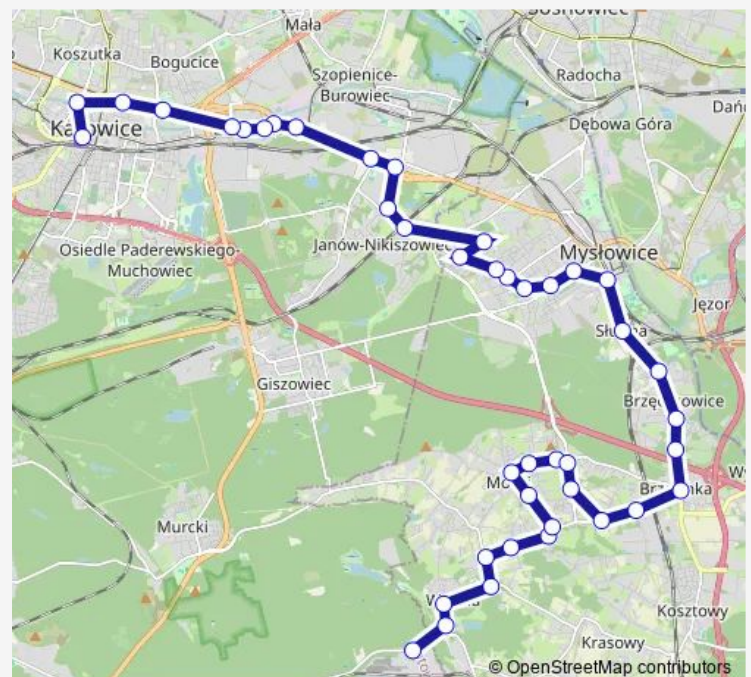

Bus 76n

[Go to website](#)

Direction

Wesoła Kopalnia — Katowice Dworzec

42 stops

[Open route schedule](#)

Wesoła Kopalnia

Wesoła Piastów Śląskich

Wesoła Rynek

Wesoła Dzierżonia

Wesoła Mostek

Larysz Storczyków [nż]

Larysz

Larysz Sienkiewicza [nż]

Morgi Kościół

Morgi Sienkiewicza

Morgi Kotarbińskiego [nż]

Morgi Szkoła

Morgi Skrzyżowanie

Morgi Pukowca

Brzezinka Orzeszkowej

Brzezinka Laryska

Brzezinka Centrum

Brzęczkowice Ogródki Działkowe [nż]

Brzęczkowice Szkoła

Brzęczkowice Kościół

Brzęczkowice Słupna

Route schedule

Wesoła Kopalnia — Katowice Dworzec

Monday 01:35-23:24

Tuesday 01:35-23:24

Wednesday 01:35-23:24

Thursday 01:35-23:24

Friday 01:35-23:24

Saturday 01:35-23:24

Sunday 01:35-23:24

Route info

Direction: Wesoła Kopalnia

Stops: 42

Trip Duration: 1 hour 4 min

76n

BusMaps