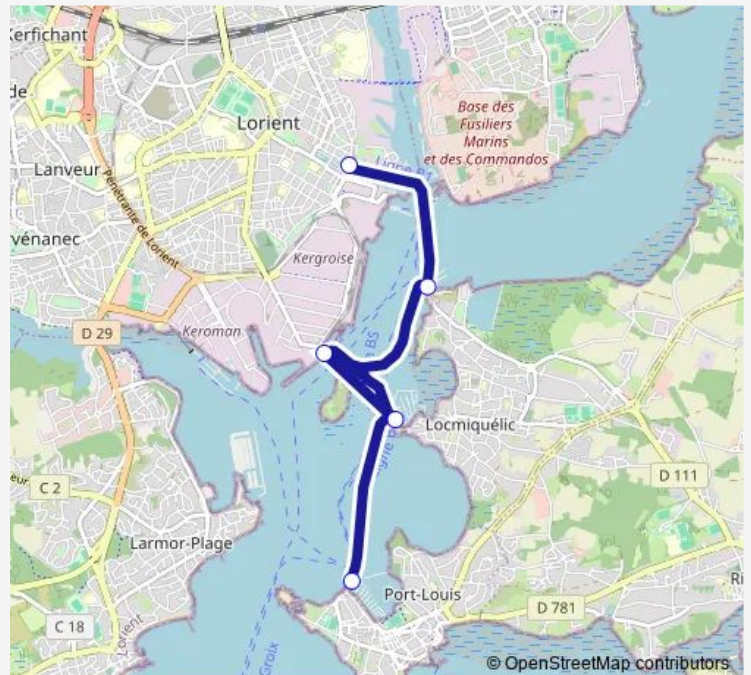

Ferry B10 Lorient Quai des Indes - Port-Louis La Pointe

[Go to website](#)

**Direction**

Quai des Indes — La Pointe

5 stops

[Open route schedule](#)

Quai des Indes

Pen Mané

Port de Pêche

Sainte Catherine

La Pointe

Route schedule

Quai des Indes — La Pointe

Monday	09:15-21:50
Tuesday	09:15-21:50
Wednesday	09:15-21:50
Thursday	09:15-21:50
Friday	09:15-00:10 <sup>+1</sup>
Saturday	07:55-00:10 <sup>+1</sup>
Sunday	09:55-18:45

Route info

Direction: Quai des Indes

Stops: 5

Trip Duration: 0 hour 38 min

B10 — Inde-Pman-Pech-Poin

## Direction

La Pointe — Quai des Indes

5 stops

[Open route schedule](#)

La Pointe

Sainte Catherine

Port de Pêche

Pen Mané