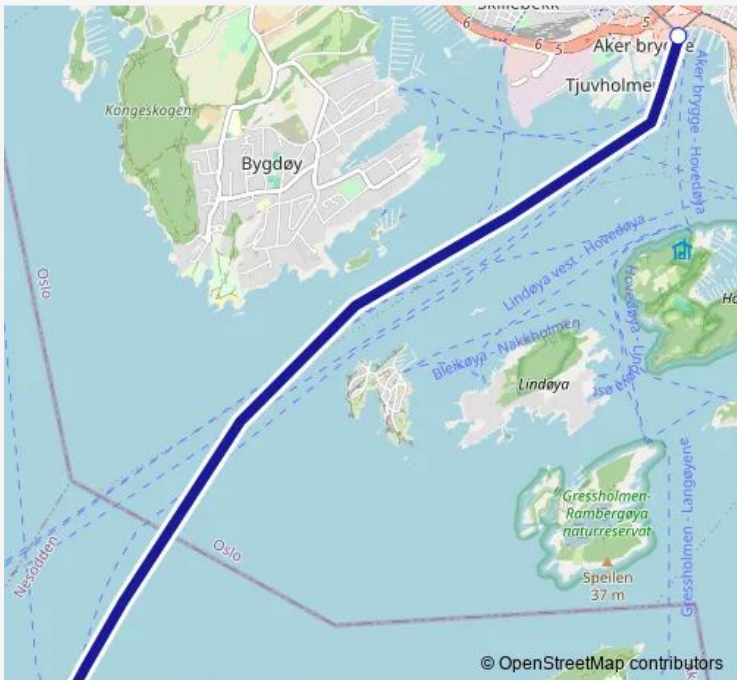

**Ferry B10 Nesoddtangen - Aker brygge**

[Go to website](#)

**Direction**  
 Nesoddtangen — Aker brygge  
 2 stops  
[Open route schedule](#)

- Nesoddtangen
- Aker brygge

Route schedule  
 Nesoddtangen — Aker brygge

Route info  
 Direction: Nesoddtangen  
 Stops: 2  
 Trip Duration: 0 hour 23 min

**Direction**

Aker brygge — Nesoddtangen

2 stops

[Open route schedule](#)

Aker brygge

Nesoddtangen

## Route schedule

Aker brygge — Nesoddtangen

Monday	01:33-00:33 <sup>+1</sup>
Tuesday	05:33-00:33 <sup>+1</sup>
Wednesday	05:33-00:33 <sup>+1</sup>
Thursday	01:33-00:33 <sup>+1</sup>
Friday	01:33-00:33 <sup>+1</sup>
Saturday	01:33-00:33 <sup>+1</sup>
Sunday	01:33-00:33 <sup>+1</sup>