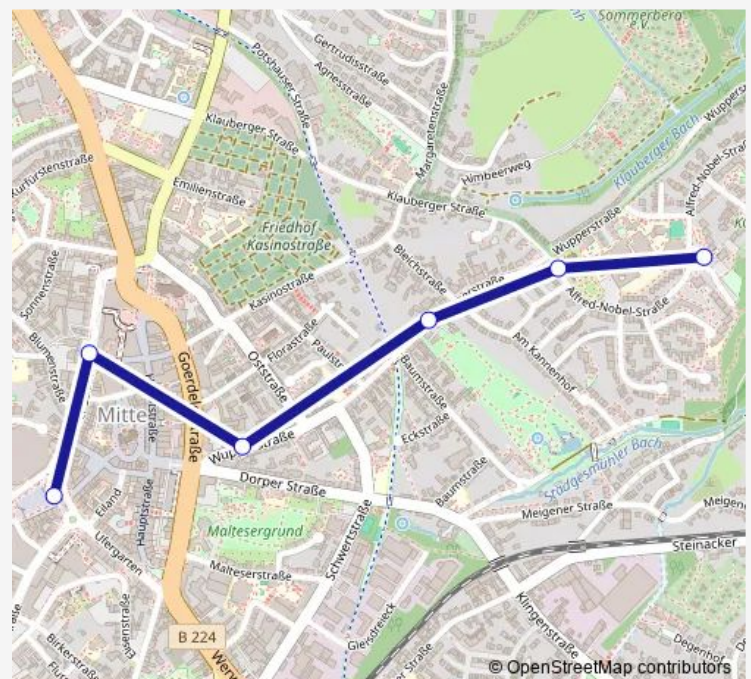

Solingen Bleichstraße

Solingen Wupperstraße

Solingen Mühlenplatz

Solingen Gr.-Wilh.-Pl.

Route schedule

Solingen Siedlung Kannenhof — Solingen Gr.-Wilh.-Pl.

Monday 24:00-01:00⁺¹

Tuesday 24:00-01:00⁺¹

Wednesday 24:00-01:00⁺¹

Thursday 24:00-01:00⁺¹

Friday 24:00-02:00⁺¹

Saturday 24:00-02:00⁺¹

Sunday 24:00-01:00⁺¹

Route info

Direction: Solingen Siedlung Kannenhof

Stops: 6

Trip Duration: 0 hour 6 min

■ Ne28

BusMaps

Direction

Solingen Gr.-Wilh.-Pl. — Solingen Siedlung Kannenhof

6 stops

[Open route schedule](#)

Solingen Gr.-Wilh.-Pl.

Tuesday 23:54-00:54⁺¹

Wednesday 23:54-00:54⁺¹

Thursday 23:54-00:54⁺¹

Friday 23:54-01:54⁺¹

Saturday 23:54-01:54⁺¹

Sunday 23:54-00:54⁺¹

Route info

Direction: Solingen Gr.-Wilh.-Pl.