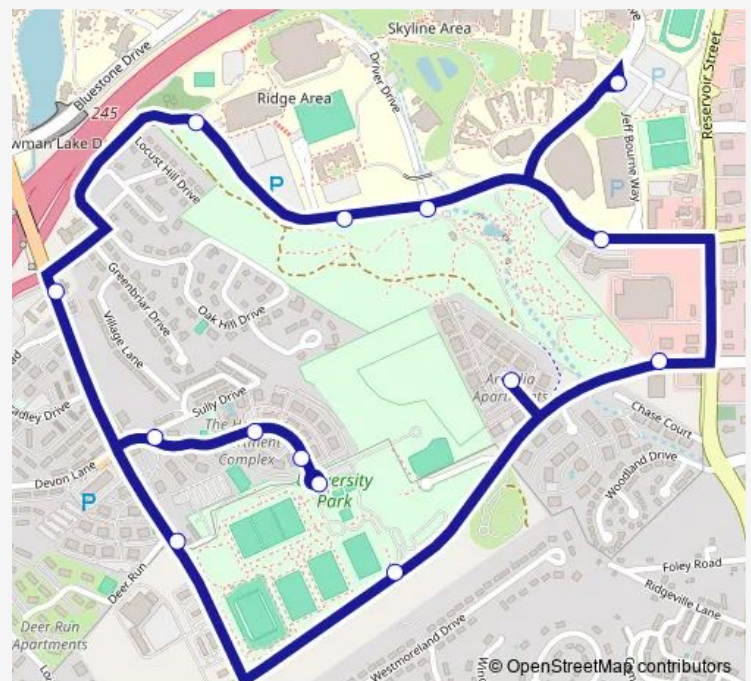

Neff Ave. @ Reservoir St.

Putter Ct. @ Arcadia (Shelter)

Neff Ave. @ Sentara Park

Port Republic Rd. across from Deer Run

Devon Ln. @ 1174 The Harrison (Shelter)

Devon Ln. @ 1144 The Harrison (Shelter)

Devon Ln. @ Sentara Park

Devon Ln. @ 1239 The Harrison (Shelter)

Port Republic Rd. @ Royal Station

University Blvd. across from Convocation Center

University Blvd. across from Convo F Lot

University Blvd. @ Arboretum

Carrier Dr. @ Festival (Shelter)

Route schedule

Carrier Dr. @ Festival (Shelter) — Carrier Dr. @ Festival (Shelter)

Monday 07:00-18:30

Tuesday 07:00-18:30

Wednesday 07:00-18:30

Thursday 07:00-18:30

Friday 07:00-18:30

Saturday —

Sunday —

Route info

Direction: Carrier Dr. @ Festival (Shelter)

Stops: 15

Trip Duration: 0 hour 15 min

■ Pink — JMU Pink Line

Pink Bus time schedules and route maps are available in an offline PDF at busmaps.com. Use the busmaps.com website to see live bus times, train schedule or subway schedule, and step-by-step directions for all public transit in Harrisonburg