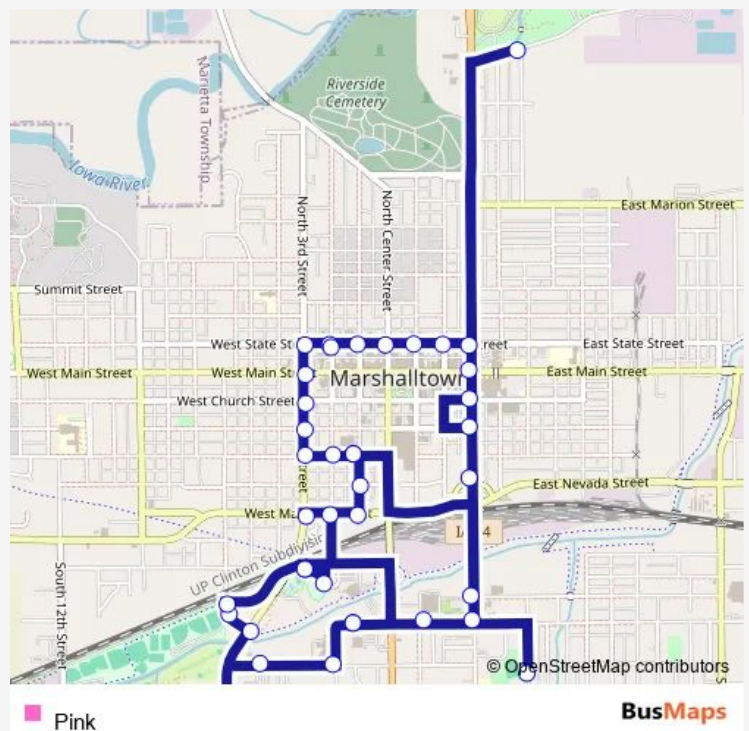

Kwik Star

Softball Skate Park

S. 6th St./Player St.

Aquatics Center

Community Y

3rd St & Madison St

W. Madison St./S. 2nd St.

W. Madison St./S. 1st. St.

W. Nevada St./S. 1st. St.

Library - Boone St. & 2nd St.

W. Boone St/S. 2nd St.

Lowes Flowers

S. 3rd St./W. Linn St.

S. 3rd St./W. Church St.

S. 3rd Ave./W. Main St.

S. 3rd St./W. State St.

S. 2nd st./W. State St.

Route schedule

Marshalltown Arts & Civic Center (Macc) — Marshalltown Arts & Civic Center (Macc)

Monday	08:00-16:00
Tuesday	08:00-16:00
Wednesday	08:00-16:00
Thursday	08:00-16:00
Friday	08:00-16:00
Saturday	—
Sunday	—

Route info

Direction: Marshalltown Arts & Civic Center (Macc)

Stops: 39

Trip Duration: 0 hour 30 min

S. 1st St./W. State St.

Coliseum

N. Center St./W. State St.

N. 1st Ave./W. State St.