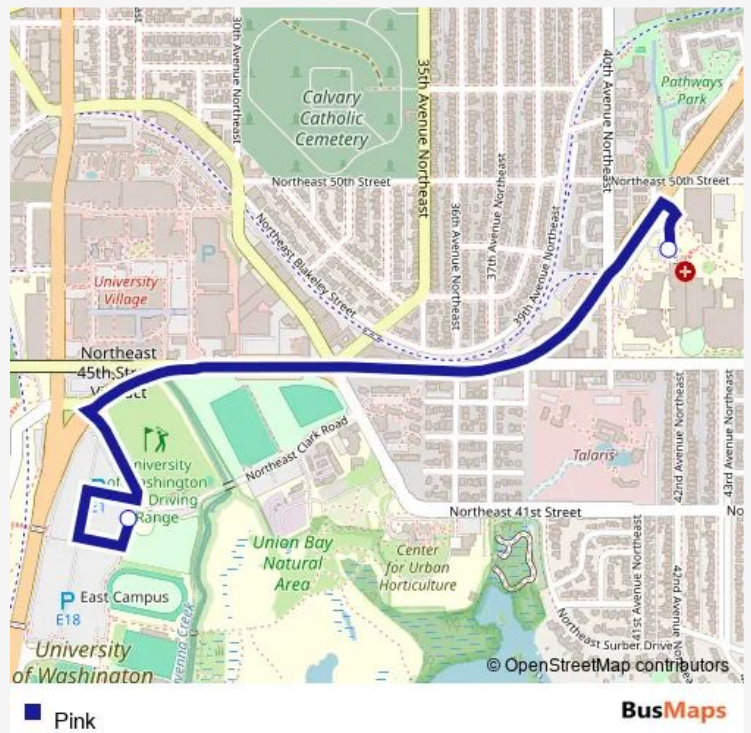

Bus Pink

[Go to website](#)

Direction

Helen Ln / River Circle — E1

2 stops

[Open route schedule](#)

Helen Ln / River Circle

E1

Route schedule

Helen Ln / River Circle — E1

Monday	05:21-10:21
Tuesday	05:21-10:21
Wednesday	05:21-10:21
Thursday	05:21-10:21
Friday	05:21-10:21
Saturday	—
Sunday	—

Route info

Direction: Helen Ln / River Circle

Stops: 2

Trip Duration: 0 hour 9 min

Direction

E1 — Helen Ln / River Circle

2 stops

[Open route schedule](#)

E1

Helen Ln / River Circle

Route schedule

E1 — Helen Ln / River Circle

Monday	05:23-10:30
Tuesday	05:23-10:30
Wednesday	05:23-10:30
Thursday	05:23-10:30
Friday	05:23-10:30
Saturday	—
Sunday	—

Route info

Direction: E1

Stops: 2

Trip Duration: 0 hour 6 min