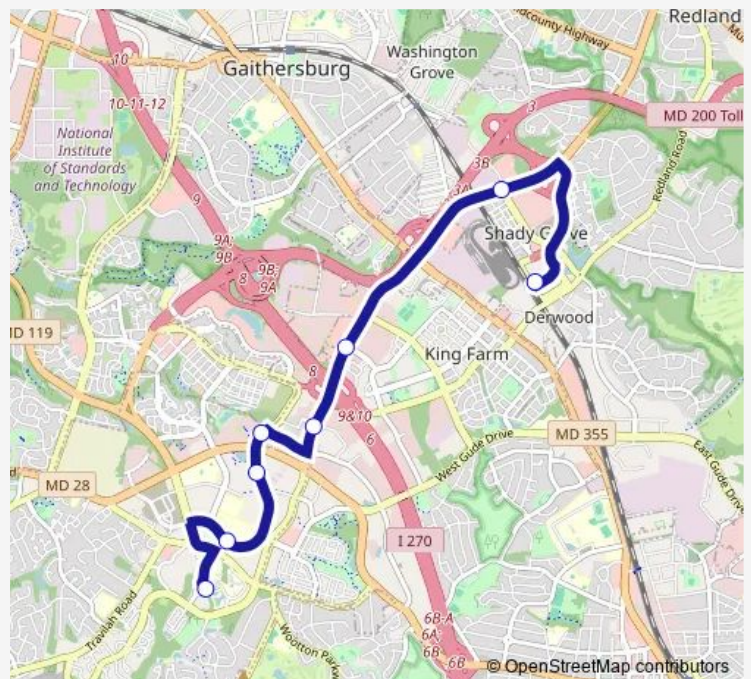

Medical Center Drive & Medical Center Way

Medical Center DR & @9630

Omega Drive & Research Boulevard

Shady Grove RD & Corporate Blvd

Shady Grove Road & Choke Cherry Road

Shady Grove RD & Crabbs Branch Way

Shady Grove Station & BAY F - East

Route schedule

Traville Gateway Drive & BAY B — Shady Grove Station & BAY F - East

Monday	05:10-19:20
Tuesday	05:10-19:20
Wednesday	05:10-19:20
Thursday	05:10-19:20
Friday	05:10-19:20
Saturday	06:30-19:00
Sunday	06:30-19:00

Route info

Direction: Traville Gateway Drive & BAY B

Stops: 8

Trip Duration: 0 hour 27 min

■ Pink — Pink-Shady Grove-Traville Tranist

**Direction**

Shady Grove Station &amp; BAY F - East — Traville Gateway Drive &amp; BAY B

8 stops

[Open route schedule](#)

Shady Grove Station &amp; BAY F - East

Shady Grove Road &amp; Crabbs Branch Way

Shady Grove Road &amp; Choke Cherry Road

Shady Grove RD &amp; Corporate Blvd

Omega DR &amp; KEY West Ave