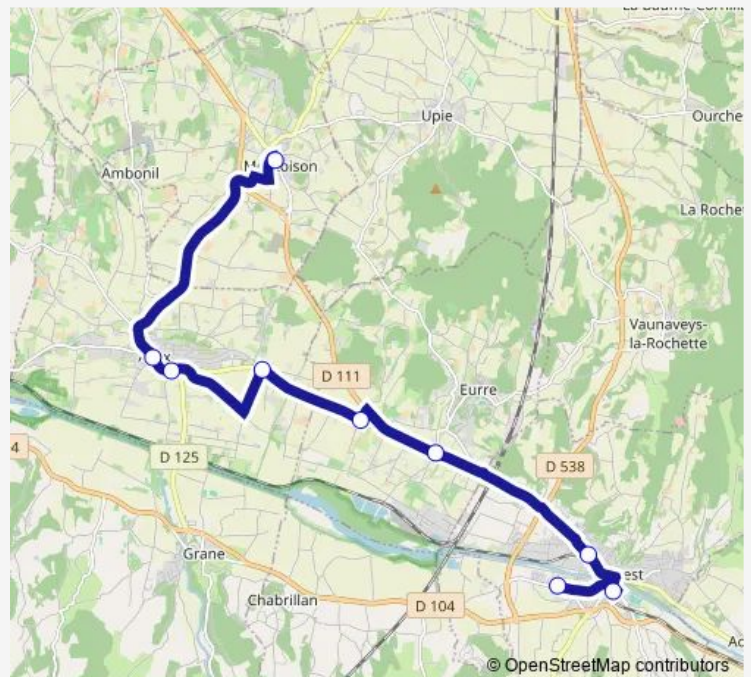

Bus 26-21032 SCO Crest Ouest

[Go to website](#)

Direction

LES Souliers — Cite Armorin

10 stops

[Open route schedule](#)

LES Souliers

Mairie

Route schedule

LES Souliers — Cite Armorin

Monday 07:00

Tuesday 07:00

Wednesday 07:00

Thursday 07:00

Friday 07:00

Saturday —

Sunday —

Route info

Direction: LES Souliers

Stops: 10

Trip Duration: 0 hour 55 min

26-21032 — SCO Crest Ouest

Direction

Barnaire — Cite ST Louis