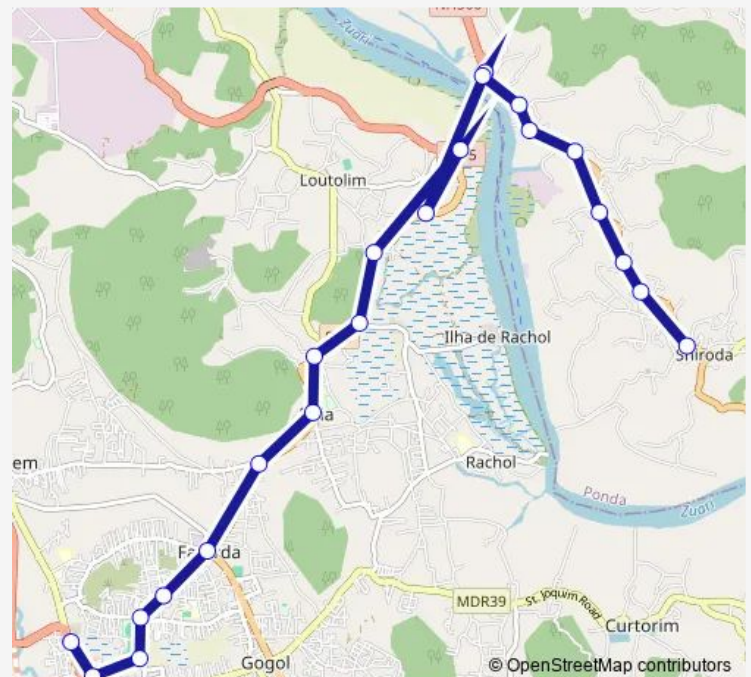

Aryaman Sai Maruti Arena

Borim Bridge

Borim Bridge

Maternity Hospital Stop

Old Borim Bridge

Tarvale

Vazem

Ayurvedic College

### Route schedule

Margao KTC Bus Stand — Shiroda KTC Bus Stand

Monday 07:00

Tuesday 07:00

Wednesday 07:00

Thursday 07:00

Friday 07:00

Saturday 07:00

### Route info

Direction: Margao KTC Bus Stand

Stops: 22

Trip Duration: 0 hour 30 min

■ MRG20 — Margao - Shiroda

MRG20 Bus time schedules and route maps are available in an offline PDF at [busmaps.com](https://busmaps.com). Use the [busmaps.com](https://busmaps.com) website to see live bus times, train schedule or subway schedule, and step-by-step directions for all public transit in Raia