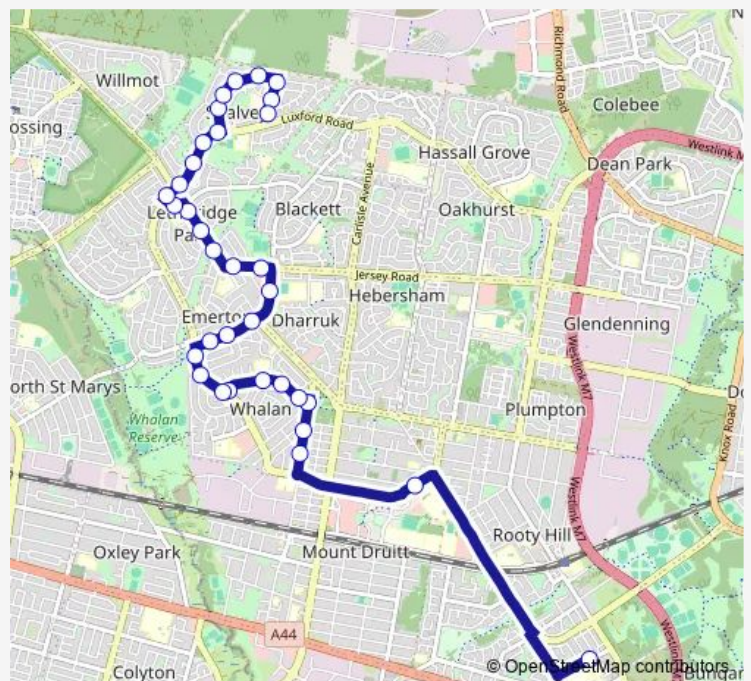

Jersey Rd Opp Bunsen Av

Copeland Rd Opp Siemens Cres

Copeland Rd Opp Tarawa Rd

Lethbridge Park Public School, Copeland Rd

Route schedule

St Agnes Catholic High School, Evans Rd — Emerson St Opp Stolle St

Monday 14:36

Tuesday 14:36

Wednesday 14:36

Thursday 14:36

Friday 14:36

Saturday —

Sunday —

Route info

Direction: St Agnes Catholic High School, Evans Rd

Stops: 34

Trip Duration: 0 hour 36 min

6570 — St Agnes HS to Emerson St opp Stolle St

Bougainville Rd After Copeland Rd

Luxford Rd Opp Bougainville Rd

Luxford Rd After Palmyra Av

Luxford Rd At Pitcairn Av

Luxford Rd At Koomooloo Cres