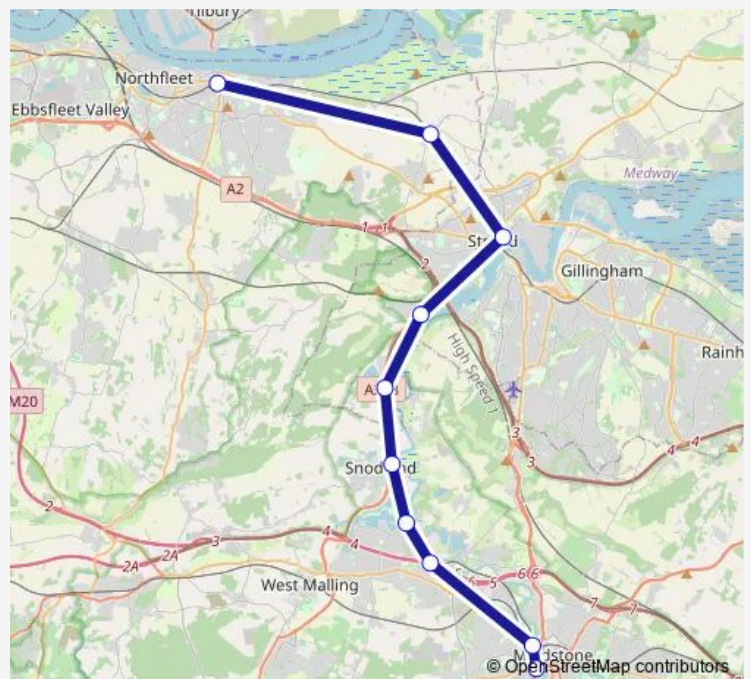

Rail Replacement Bus Service Se:Mdw->Grv SE replacement bus service from MDW to Grv

[Go to website](#)

Direction

Maidstone West — Gravesend

10 stops

[Open route schedule](#)

Maidstone West

Maidstone Barracks

Route schedule

Maidstone West — Gravesend

Monday —

Tuesday —

Wednesday —

Thursday —

Friday —

Saturday —

Sunday

05:49-23:49

Route info

Direction: Maidstone West

Stops: 10

Trip Duration: 1 hour 23 min

■ Se:Mdw->Grv — SE replacement bus service from MDW to Grv

Se:Mdw->Grv Rail Replacement Bus Service time schedules and route maps are available in an offline PDF at busmaps.com. Use the busmaps.com website to see live bus times, train schedule or subway schedule, and step-by-step directions for all public transit in Maidstone