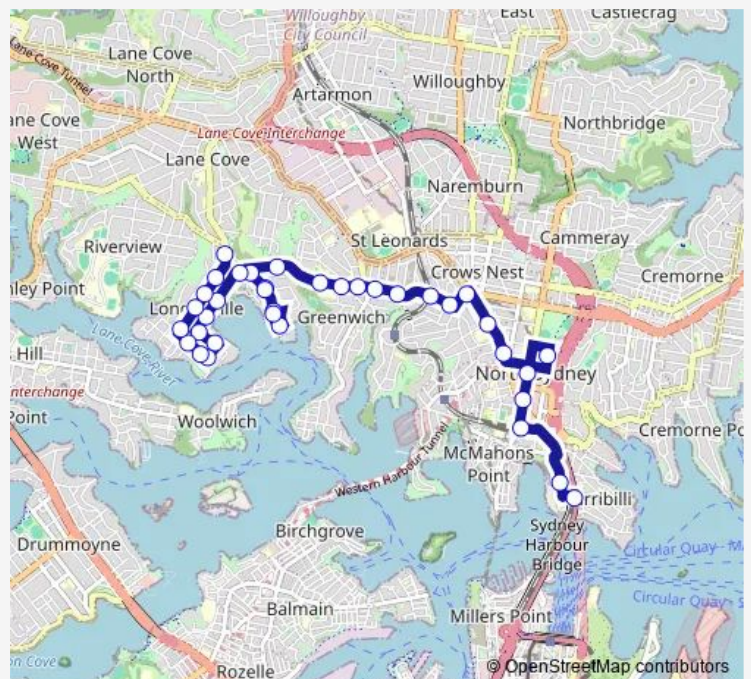

School Bus 772w Broughton St, Milsons Pt to Blaxlands Corner

[Go to website](#)

Direction

Broughton St At Fitzroy St — Central Park, Kenneth St

36 stops

[Open route schedule](#)

- Broughton St At Fitzroy St
- Alfred St Sth Opp Milsons Point Station
- North Sydney Station, Blue St, Stand A
- Victoria Cross Station, Miller St, Stand D
- Monte Sant Angelo College, Miller St
- Wenona Girls School, Walker St
- Pacific Hwy Opp West St
- Pacific Hwy Opp North Sydney Girls High School
- Shirley St At Pacific Hwy
- River Rd Before Carlyle St
- River Rd Opp Christie St
- River Rd Before Eastview St
- River Rd Opp Portview Rd
- River Rd Before Stella Vista Pl
- River Rd At St Vincents Rd
- Greenwich Hospital, River Rd
- River Rd Opp Lane Cove Country Club
- Northwood Rd At Fleming St
- Northwood Rd At Upper Cliff Rd
- Northwood Rd At Cliff Rd
- Point Rd At Northwood Rd

Route schedule

Broughton St At Fitzroy St — Central Park, Kenneth St

Monday	15:25
Tuesday	15:25
Wednesday	15:25
Thursday	15:25
Friday	15:25
Saturday	—
Sunday	—

Route info

Direction: Broughton St At Fitzroy St

Stops: 36

Trip Duration: 0 hour 38 min

Northwood Rd Opp Cliff Rd

Northwood Rd Opp Upper Cliff Rd

Arabella St Before Woodford St

Arabella St Opp Christina St

Arabella St Opp Cowper St

Lucretia Av After Arabella St

Lucretia Av At Wilson Lane

Poole St At Stuart St

Stuart St Opp Poole St

Stuart St At Arabella St

Kingsford Smith Oval, Kenneth St

Kenneth St At Cowper St

Kenneth St At Christina St

Kenneth St At New St