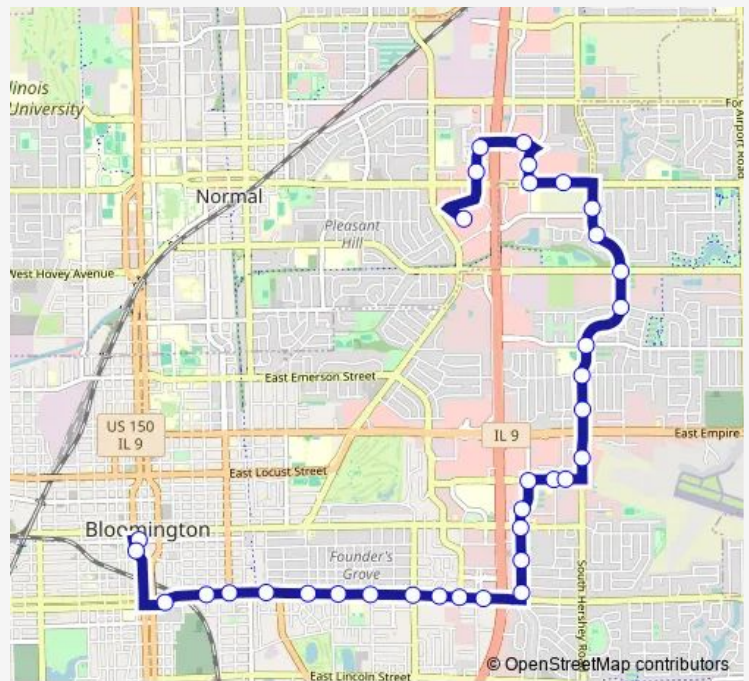

Lifcil

Hershey Rd & Chancellor Dr

Route schedule

Downtown Bloomington - 200 W Front St - Northside — Target

Monday	05:30-19:30
Tuesday	05:30-19:30
Wednesday	05:30-19:30
Thursday	05:30-19:30
Friday	05:30-19:30
Saturday	07:30-19:30
Sunday	07:30-17:30

Route info

Direction: Downtown Bloomington - 200 W Front St - Northside

Stops: 35

Trip Duration: 0 hour 29 min

■ Purple Route

Hershey Rd & Lamon Dr - E

Hershey Rd & Arrowhead Dr - E

Hershey Rd & Clearwater Ave - E

Landmark Dr & Parkway Plaza Dr - W

Landmark Dr & Kroger

Target

Direction

Target — Downtown Bloomington Transfer Center

33 stops

[Open route schedule](#)

Target

Saturday 06:50-19:50

Sunday 06:50-17:50

Route info

Direction: Target

Stops: 33

Trip Duration: 0 hour 32 min

Oakland Ave & Kreitzer Ave - N

Oakland Ave & State St