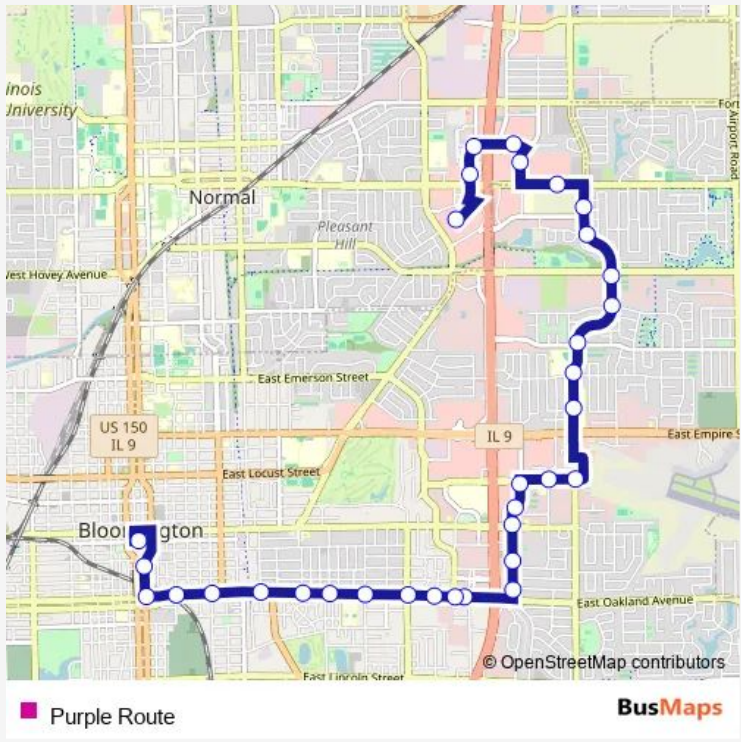

## Bus Purple Route

[Go to website](#)

**Direction**  
 Downtown Bloomington - 200 W Front St - Northside — Target  
 35 stops  
[Open route schedule](#)

- Downtown Bloomington - 200 W Front St - Northside
- Coliseum
- Macarthur & Mission Dr
- Oakland Ave & Evans
- Oakland Ave & Clinton St
- Oakland Ave & McClun St - S
- Oakland Ave & Meadows Ave
- Oakland Ave & Kreitzer Ave - S
- Oakland Ave & Vale St - S
- Oakland Ave & Mercer Ave - S
- Oakland Ave & Seville Rd - S
- Oakland & Regency - S
- Oakland Ave & Four Seasons Rd - S
- Prospect Rd & Eldorado Rd - E
- Prospect Rd & The Arbors - E
- Prospect Rd & Washington St - E
- Prospect Rd & Maloney Dr - E
- Prospect Rd & Eastland Dr - E
- Eastland Dr & Williamsburg Dr - S
- Lifcil
- Hershey Rd & Chancellor Dr

**Route info**  
 Direction: Downtown Bloomington - 200 W Front St - Northside  
 Stops: 35  
 Trip Duration: 0 hour 29 min

Hershey Rd & Lamon Dr - E

Hershey Rd & Arrowhead Dr - E

Hershey Rd & Clearwater Ave - E

## Direction

Target — Downtown Bloomington Transfer Center

33 stops

[Open route schedule](#)

Target

Landmark Dr & Visa Dr

Landmark Dr & Parkway Plaza Dr - E

Parkway Plaza Dr & Walmart - S

## Route info

Direction: Target

Stops: 33

Trip Duration: 0 hour 32 min

Oakland Ave & Kreitzer Ave - N

Oakland Ave & State St

Oakland Ave & Mcclun St - N

Oakland Ave & Clayton St