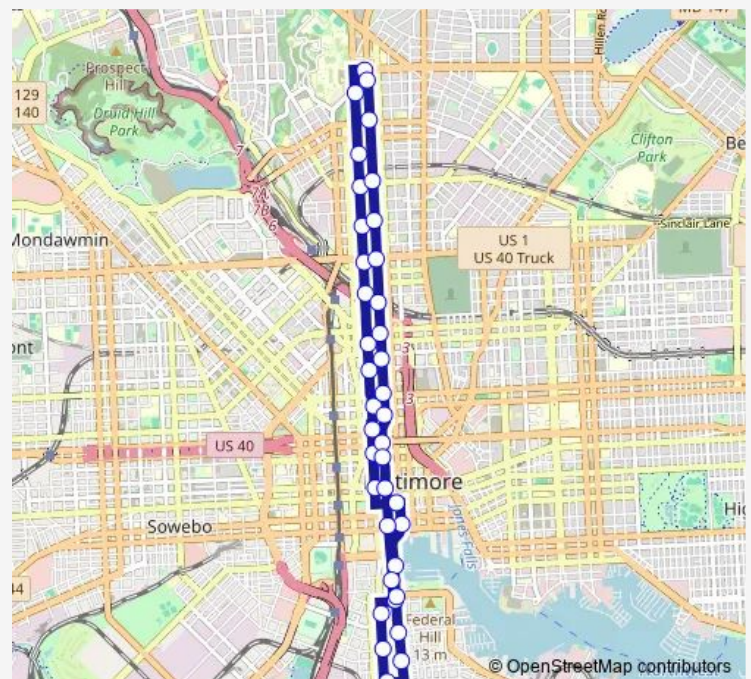

29th St. (Sb)

25th St. (Sb)

22nd St. (Sb)

North Ave - Station North Arts District (Sb)

Route schedule

Baltimore Visitor Center (Nb) — Key Highway - Maryland Science Center (Nb)

Monday 06:57-19:54

Tuesday 06:57-19:54

Wednesday 06:57-19:54

Thursday 06:57-19:54

Friday 06:57-23:54

Saturday 08:59-23:50

Sunday 08:59-19:50

Route info

Direction: Baltimore Visitor Center (Nb)

Stops: 38

Trip Duration: 0 hour 52 min

■ Purple Route

Penn Station (Sb)

Preston St. (Sb)

Eager St. (Sb)

Madison St. (Sb)

Centre St. (Sb)

Mulberry St. (Sb)