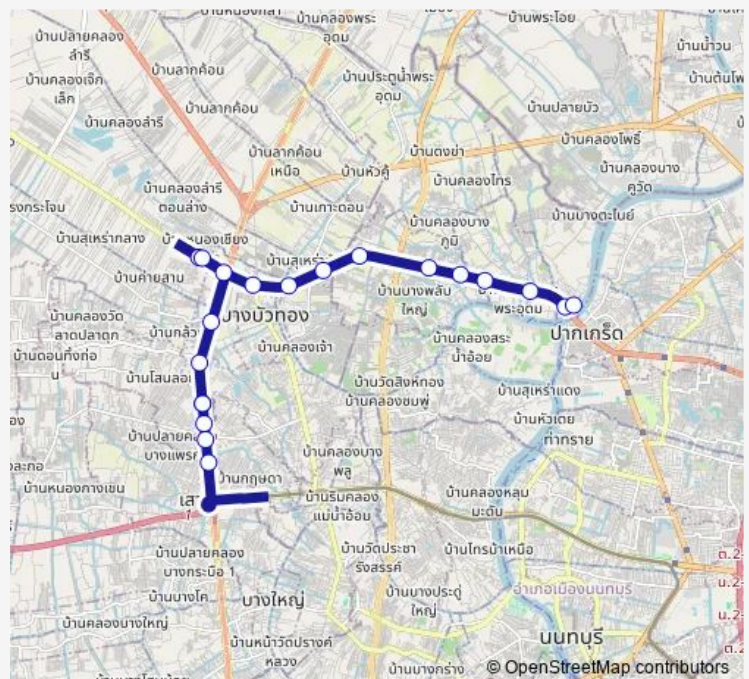

บางพลัดซอย 11;Bang Phlat Soi 11

จุดขึ้นลง;visual stop

จุดขึ้นลง;visual stop

สะพานพระราม 4;Rama 4 Bridge

จุดขึ้นลง;visual stop

Route schedule

จุดขึ้นลง;visual stop — จุดขึ้นลง;visual stop

Monday 00:00

Tuesday 00:00

Wednesday 00:00

Thursday 00:00

Friday 00:00

Saturday 00:00

Sunday 00:00

Route info

Direction: จุดขึ้นลง;visual stop

Stops: 20

Trip Duration: 1 hour 6 min

1051 — บางบัวทอง - วัดเตย;Bang Bua Thong - Toei Temple

BusMaps

1051 Bus time schedules and route maps are available in an offline PDF at busmaps.com. Use the busmaps.com website to see live bus times, train schedule or subway schedule, and step-by-step directions for all public transit in Mueang Nonthaburi