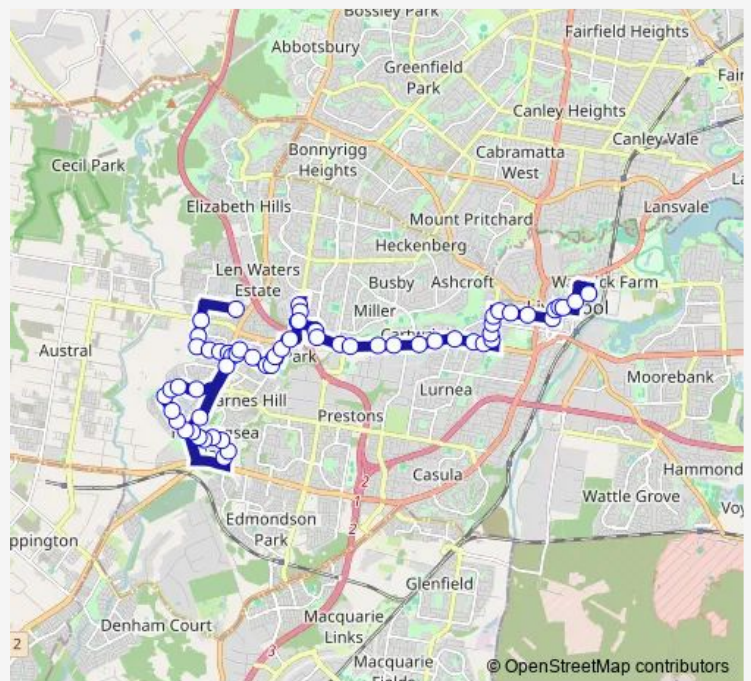

School Bus 1051 Second Av and Fifteenth Av to Liverpool Boys Hs

[Go to website](#)

Direction

Sixteenth Av E At Broadbent Av — Liverpool Boys High School, Forbes St

60 stops

[Open route schedule](#)

Sixteenth Av E At Broadbent Av

Horningsea Park Dr After Joshua Moore Dr

Horningsea Park Dr Opp Carruthers Dr

Bunya Park, Horningsea Park Dr

John Edmonson High School, School Grounds

Horningsea Park Dr Before Joshua Moore Dr

Joshua Moore Dr At Sunrise Pl

Joshua Moore Dr Before Cowpasture Rd

Greenway Dr Opp Horningsea Fire Station

Greenway Dr After Addison Way

Greenway Dr After Hume Dr

Greenway Dr After Wingate Av

Route schedule

Sixteenth Av E At Broadbent Av — Liverpool Boys High School, Forbes St

Monday	07:29
Tuesday	07:29
Wednesday	07:29
Thursday	07:29
Friday	—
Saturday	—
Sunday	—

Route info

Direction: Sixteenth Av E At Broadbent Av

Stops: 60

Trip Duration: 0 hour 58 min

Greenway Dr Before Bird Pl