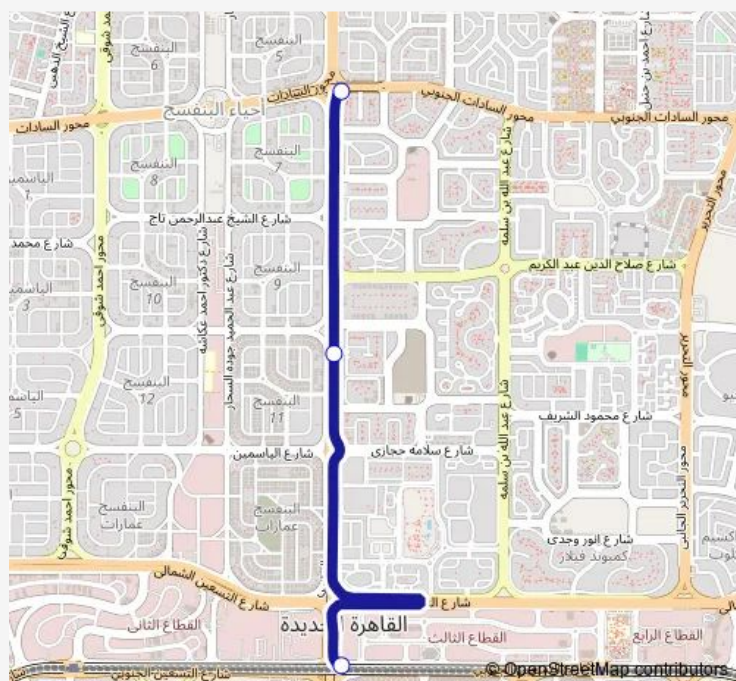

Bus NC22 Rehab Square-Masraweeya

[Go to website](#)

Direction

Masraweya — Rehab Square

3 stops

[Open route schedule](#)

Masraweya

Waterway Compound

Rehab Square

Route schedule

Masraweya — Rehab Square

Monday	06:30-15:00
Tuesday	06:30-15:00
Wednesday	06:30-15:00
Thursday	06:30-15:00
Friday	06:30-15:00
Saturday	06:30-15:00
Sunday	06:30-15:00

Route info

Direction: Masraweya

Stops: 3

Trip Duration: 0 hour 9 min

■ NC22 — Rehab Square-Masraweeya

BusMaps

Direction

Rehab Square — Masraweya

3 stops

[Open route schedule](#)

Rehab Square

Waterway Compound

Masraweya

Route schedule

Rehab Square — Masraweya

Monday	06:30-15:00
Tuesday	06:30-15:00
Wednesday	06:30-15:00
Thursday	06:30-15:00
Friday	06:30-15:00
Saturday	06:30-15:00
Sunday	06:30-15:00