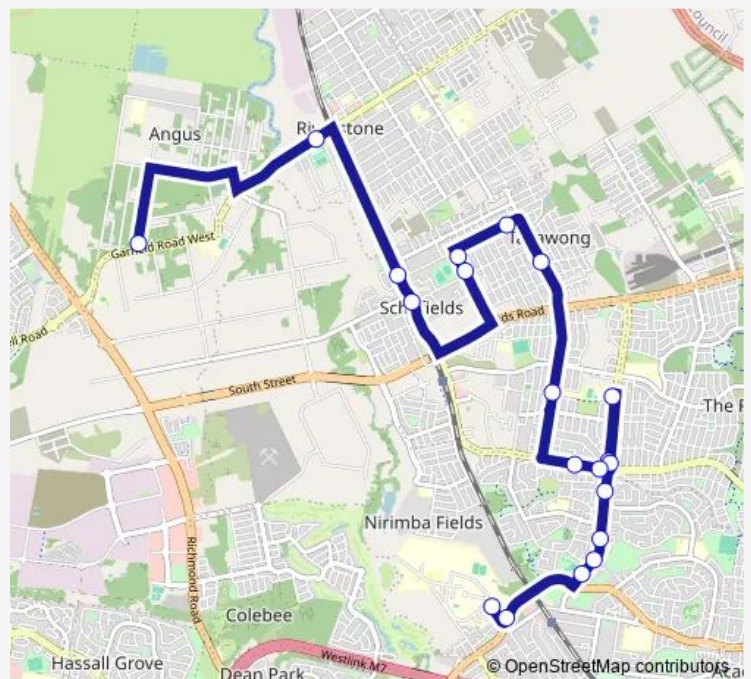

Burdekin Rd After Hambledon Rd

Burdekin Rd Opp Eucra St

Alex Av Opp St Josephs Primary School

Boundary Rd Opp Gordon Rd

St Albans Rd After Boundary Rd

Junction Rd Opp Schofields Public School

Junction Rd Opp Station St

Railway Tce Opp Station St

Railway Tce Opp St Albans Rd

Riverstone Park, Garfield Rd

Robert St Before Garfield Rd W

### Route schedule

Wyndham College, Nirimba Campus, Eastern Rd — Robert St Before Garfield Rd W

Monday	14:25
Tuesday	14:25
Wednesday	14:25
Thursday	14:25
Friday	14:25
Saturday	—
Sunday	—

### Route info

Direction: Wyndham College, Nirimba Campus, Eastern Rd

Stops: 20

Trip Duration: 0 hour 44 min

6548 School Bus time schedules and route maps are available in an offline PDF at [busmaps.com](https://busmaps.com). Use the [busmaps.com](https://busmaps.com) website to see live bus times, train schedule or subway schedule, and step-by-step directions for all public transit in Parramatta