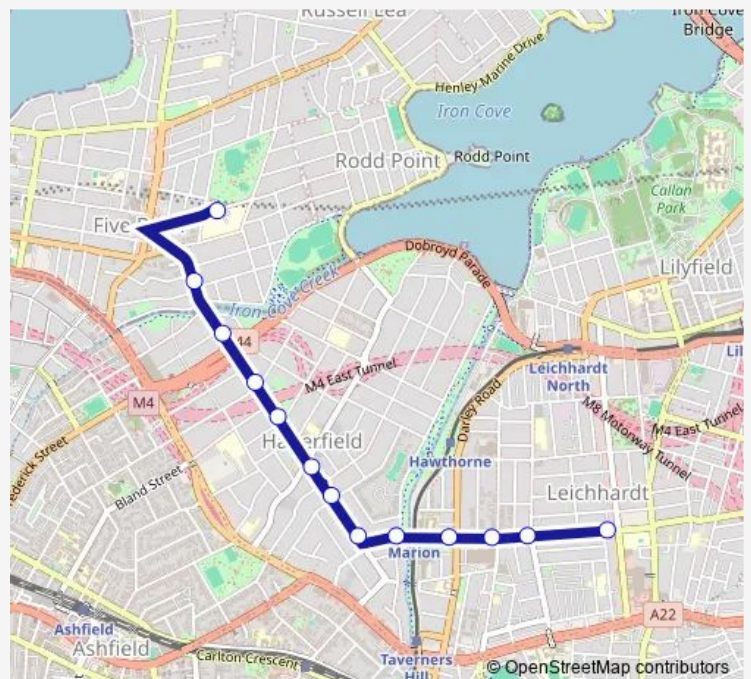

School Bus 670s Domremy College to Leichhardt Town Hall

[Go to website](#)

**Direction**

Domremy College, First Av — Marion St Opp Renwick St

13 stops

[Open route schedule](#)

Domremy College, First Av

Ramsay Rd At Connecticut Av

Ramsay St Before Wattle St

Ramsay St At Alt St

Algie Park, Ramsay St

Haberfield Shops, Ramsay St

Ramsay St At O'Connor St

Ramsay St Before Marion St

Marion Light Rail, Marion St

Marion St Opp Lambert Park

Marion St Opp Marketplace Leichhardt

Marion St At Elswick St

Marion St Opp Renwick St

Route schedule

Domremy College, First Av — Marion St Opp Renwick St

Monday 15:15

Tuesday 15:15

Wednesday 15:15

Thursday 14:40

Friday —

Saturday —

Sunday —

Route info

Direction: Domremy College, First Av

Stops: 13

Trip Duration: 0 hour 11 min